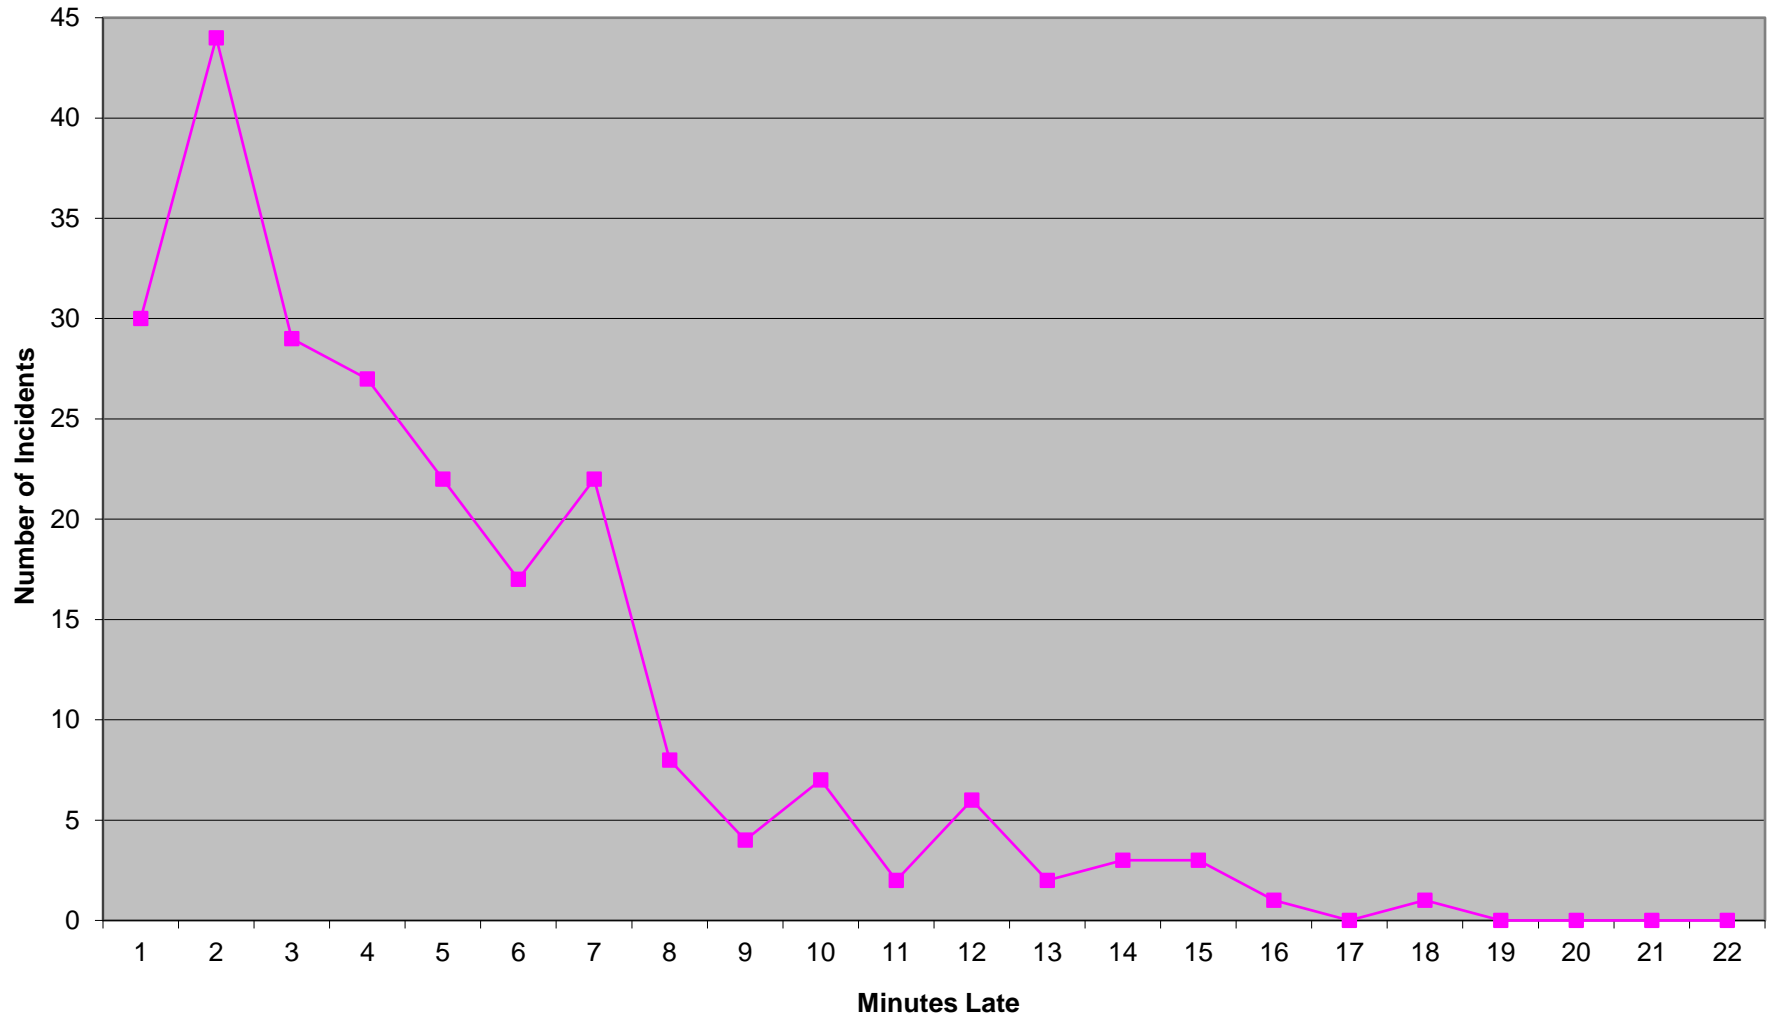

### Eastern Division Priority 1 Late Calls February 2017

**Western Division Priority 1 Late Calls  
February 2017**

### Edmond Priority 1 Late Calls February 2017