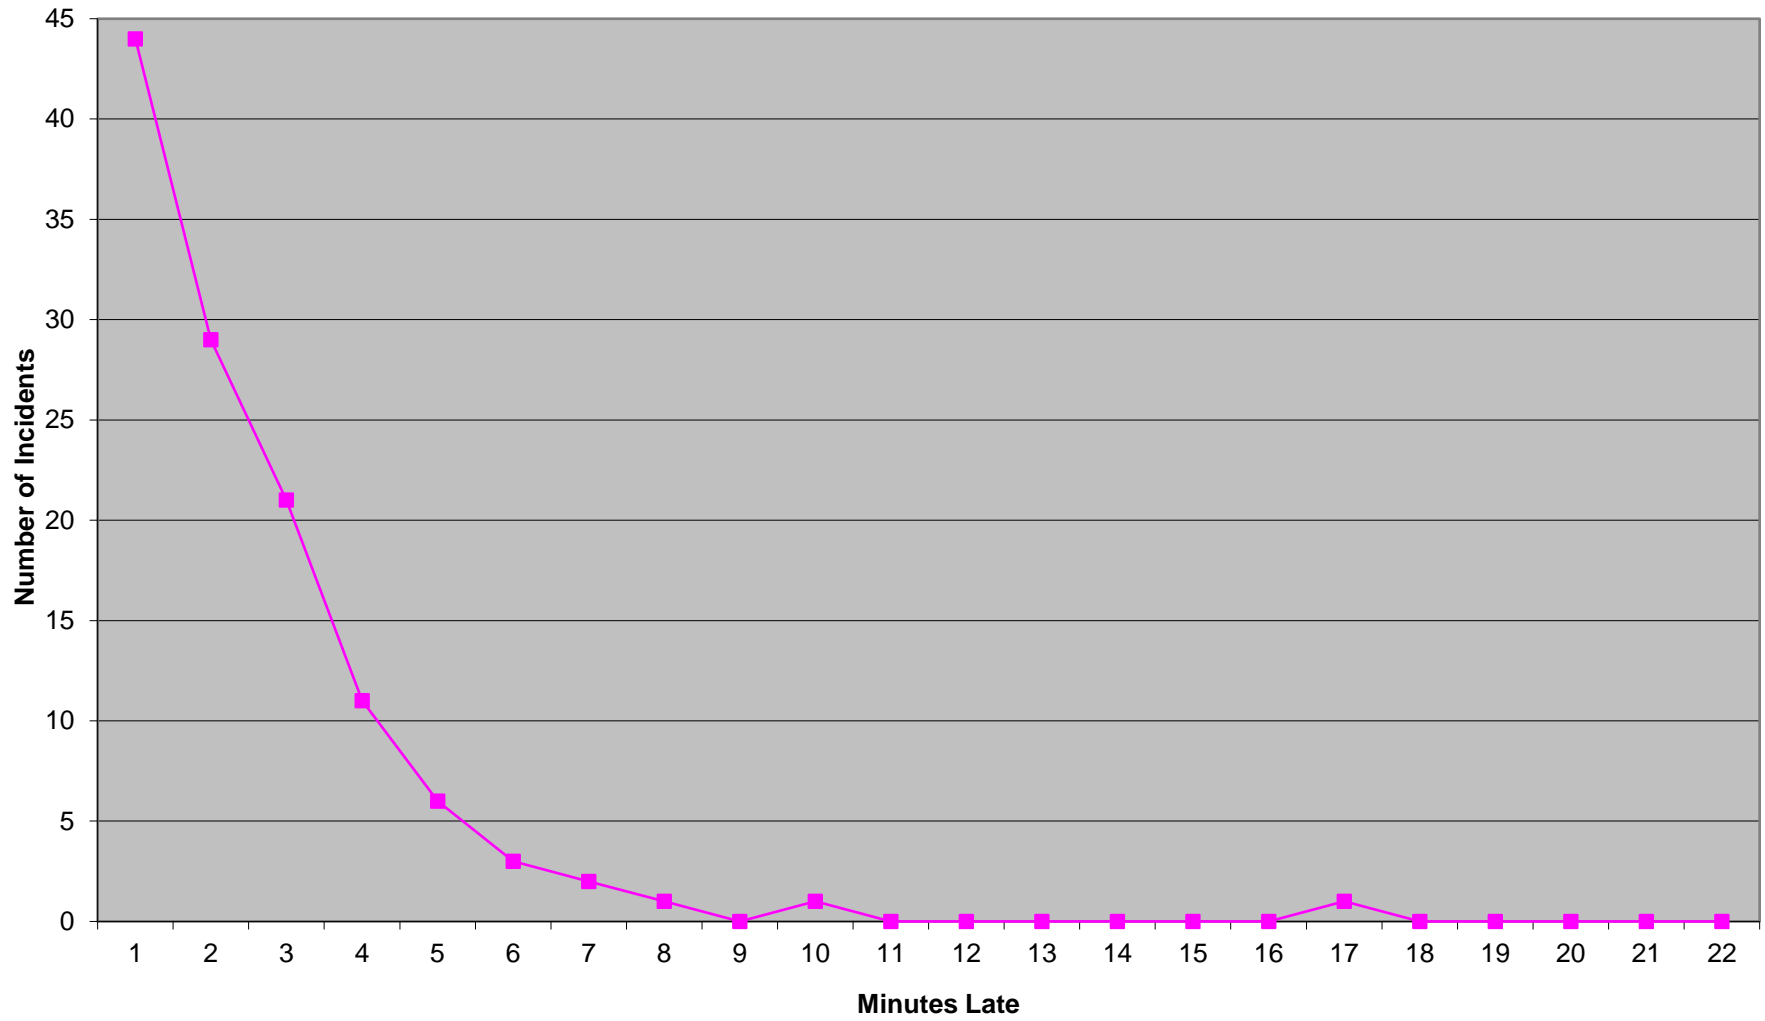

### Eastern Division Priority 1 Late Calls February 2017

**Western Division Priority 1 Late Calls  
February 2017**

### Edmond Priority 1 Late Calls February 2017