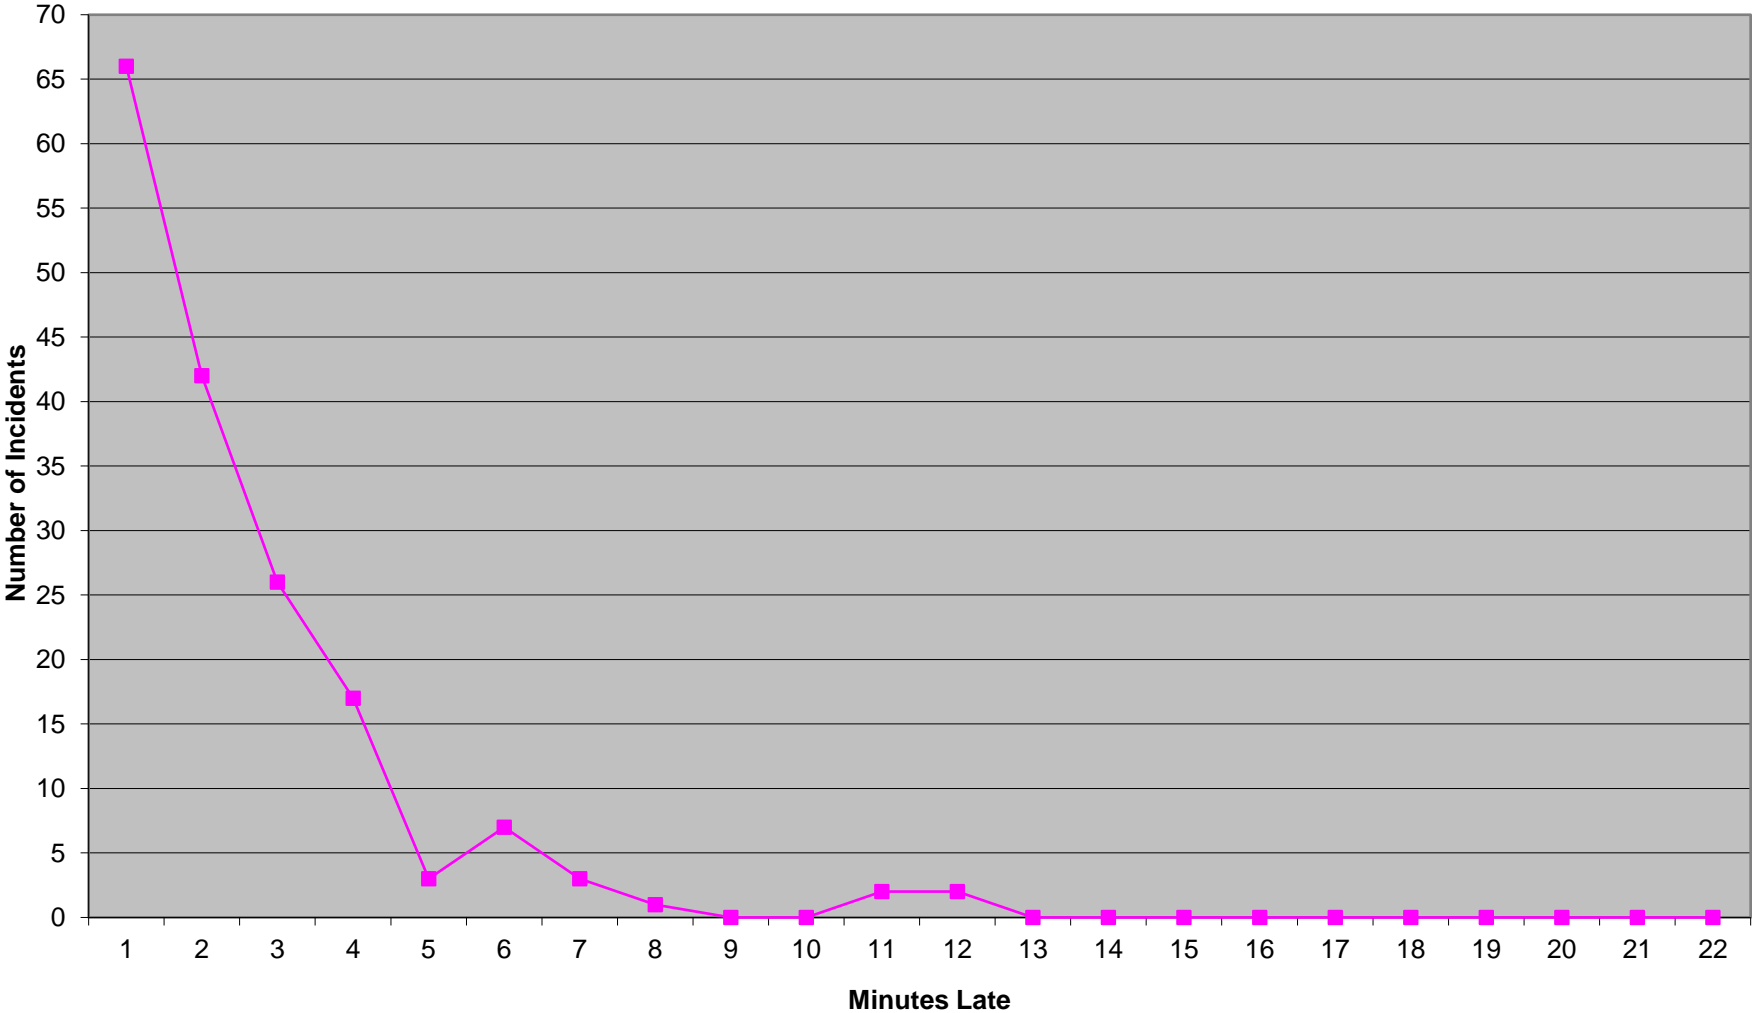

**Eastern Division Priority 1 Late Calls
November 2017**

Western Division Priority 1 Late Calls November 2017

Edmond Priority 1 Late Calls November 2017