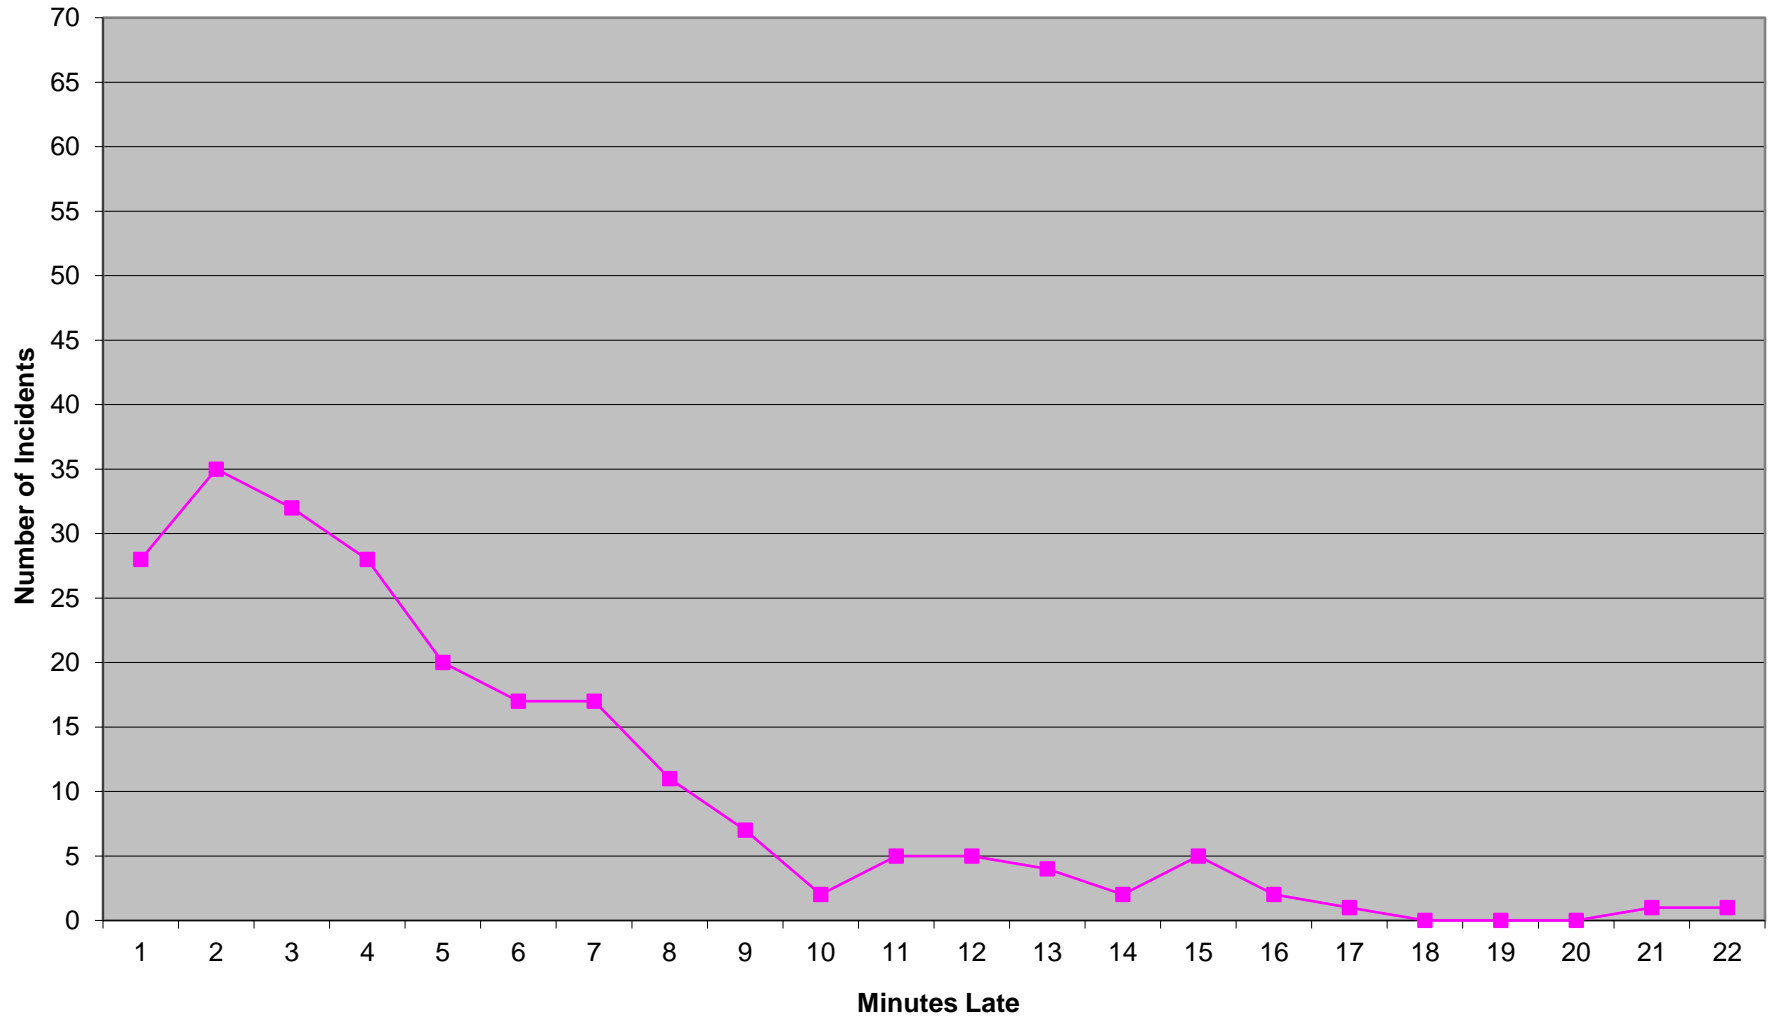

**Eastern Division Priority 1 Late Calls
November 2017**

Western Division Priority 1 Late Calls November 2017

Edmond Priority 1 Late Calls November 2017