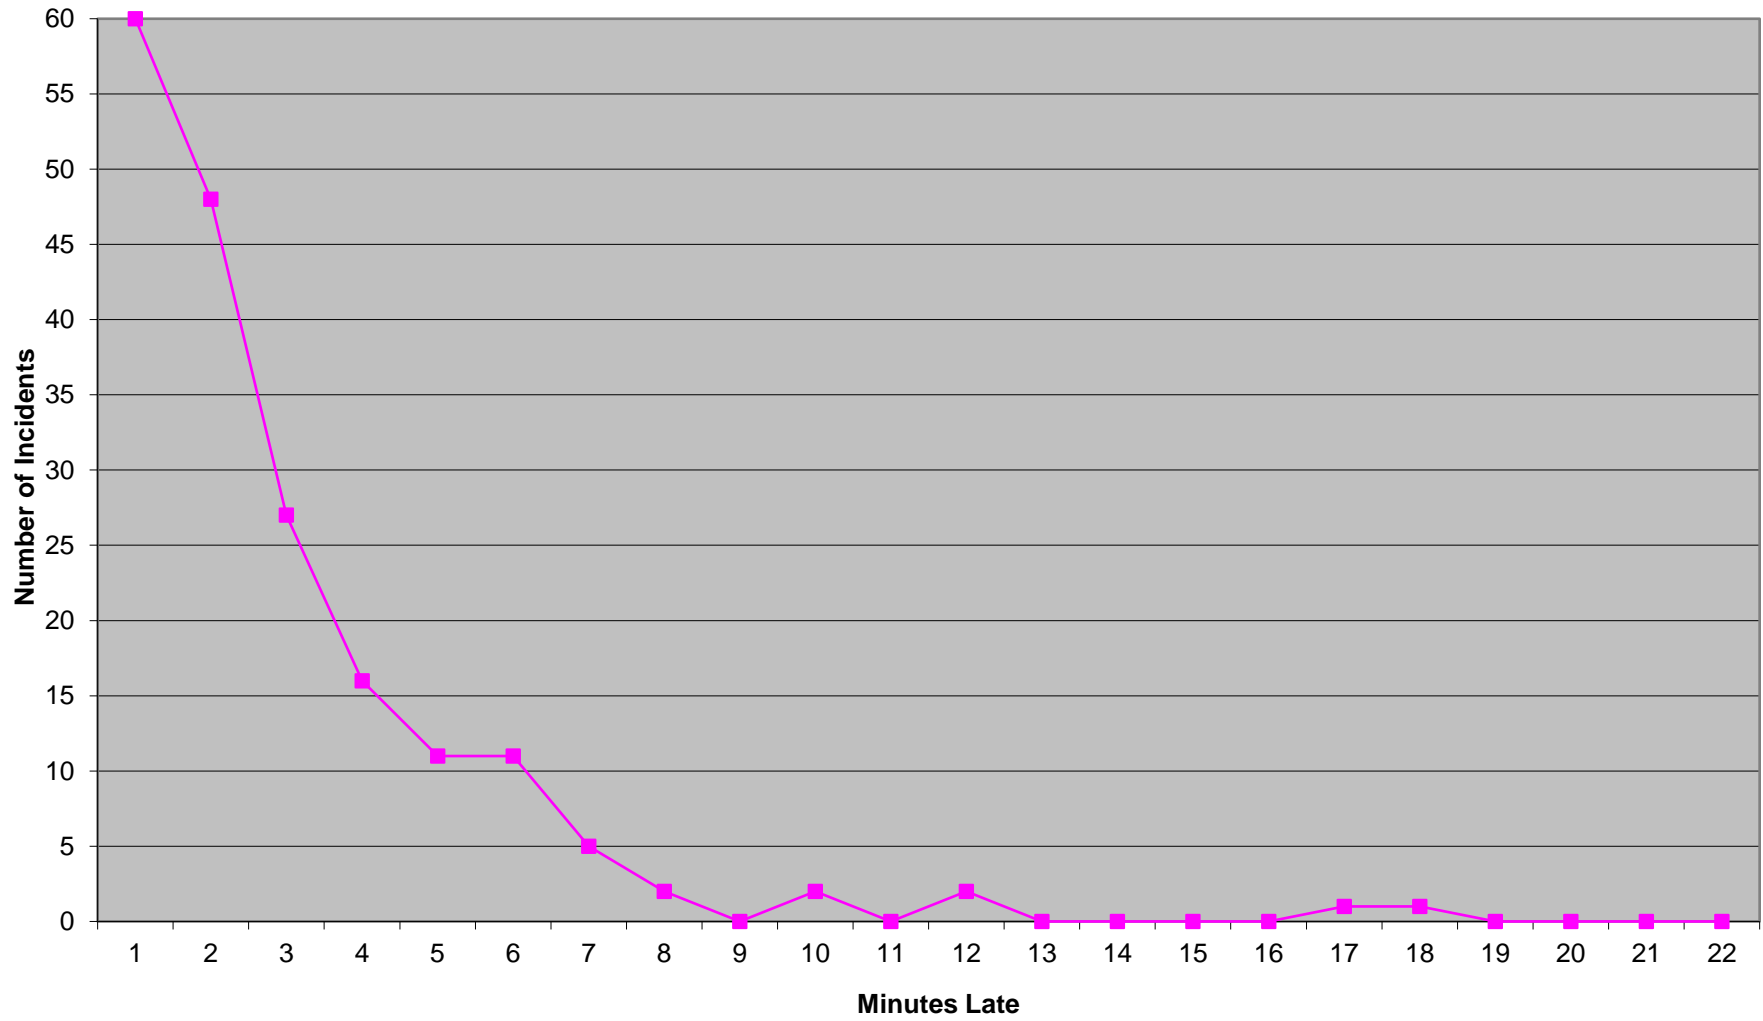

Eastern Division Priority 1 Late Calls March 2016

Western Division Priority 1 Late Calls March 2016

Edmond Priority 1 Late Calls March 2016