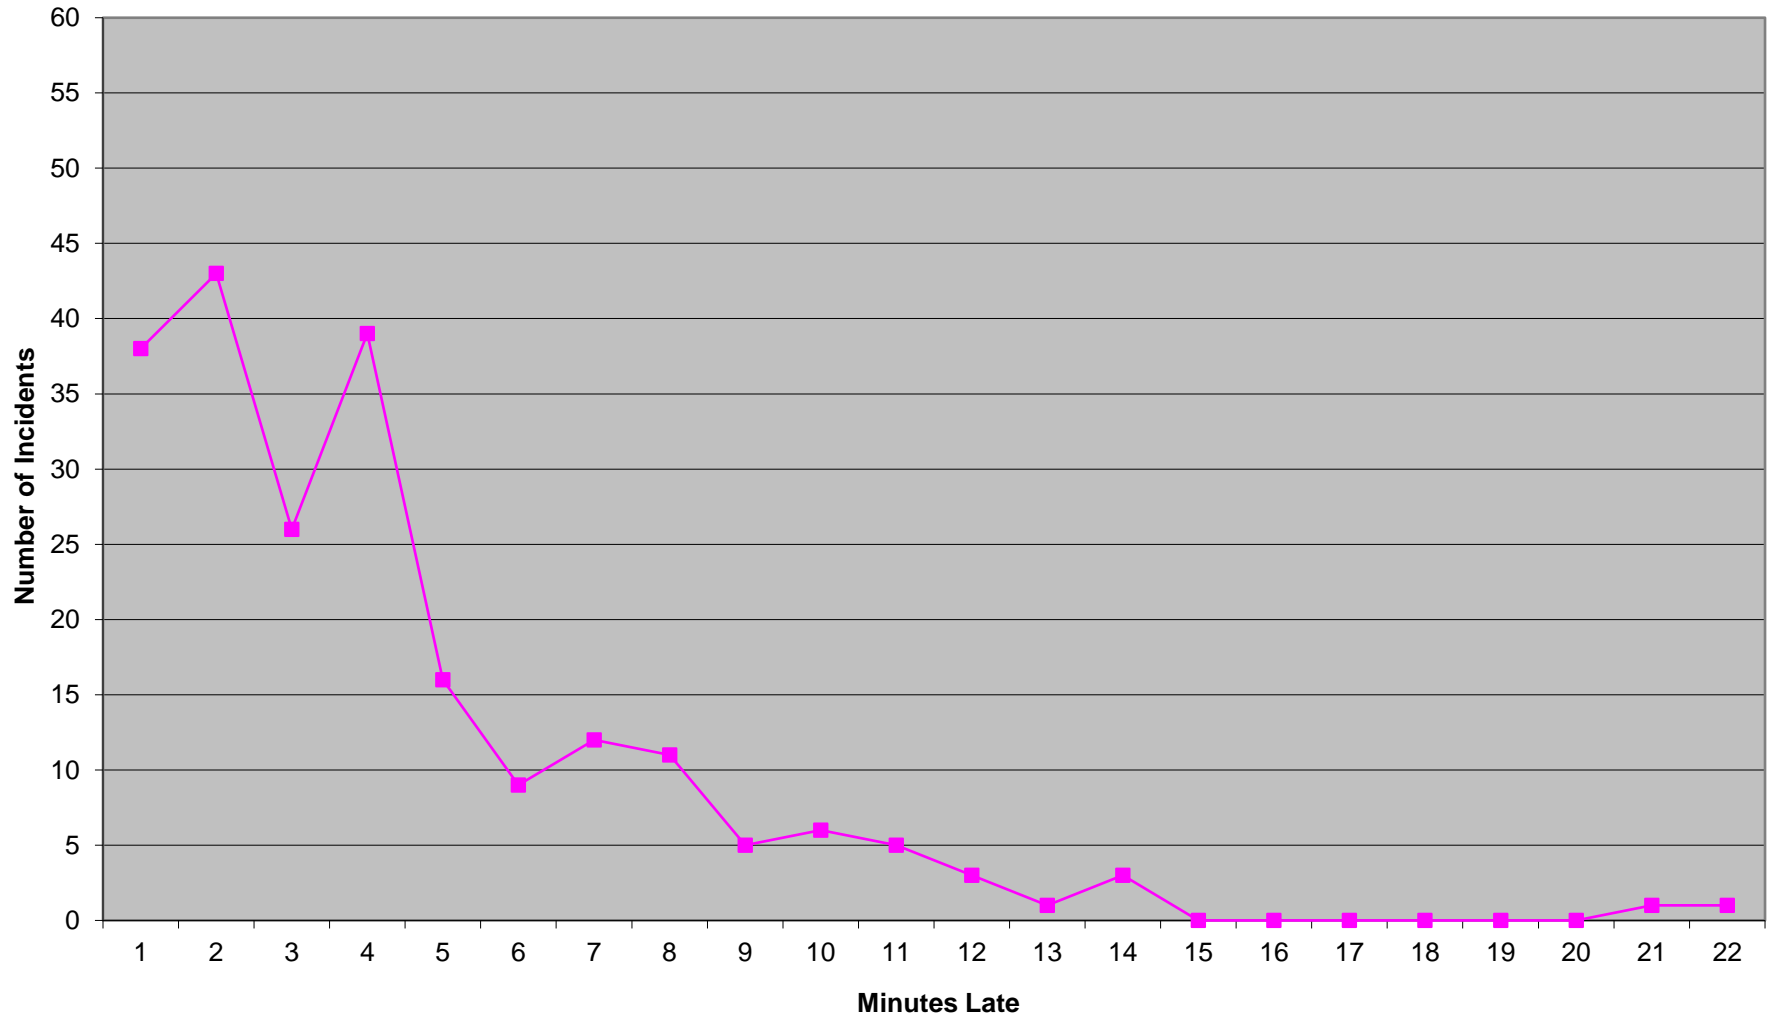

Eastern Division Priority 1 Late Calls March 2016

Western Division Priority 1 Late Calls March 2016

Edmond Priority 1 Late Calls March 2016