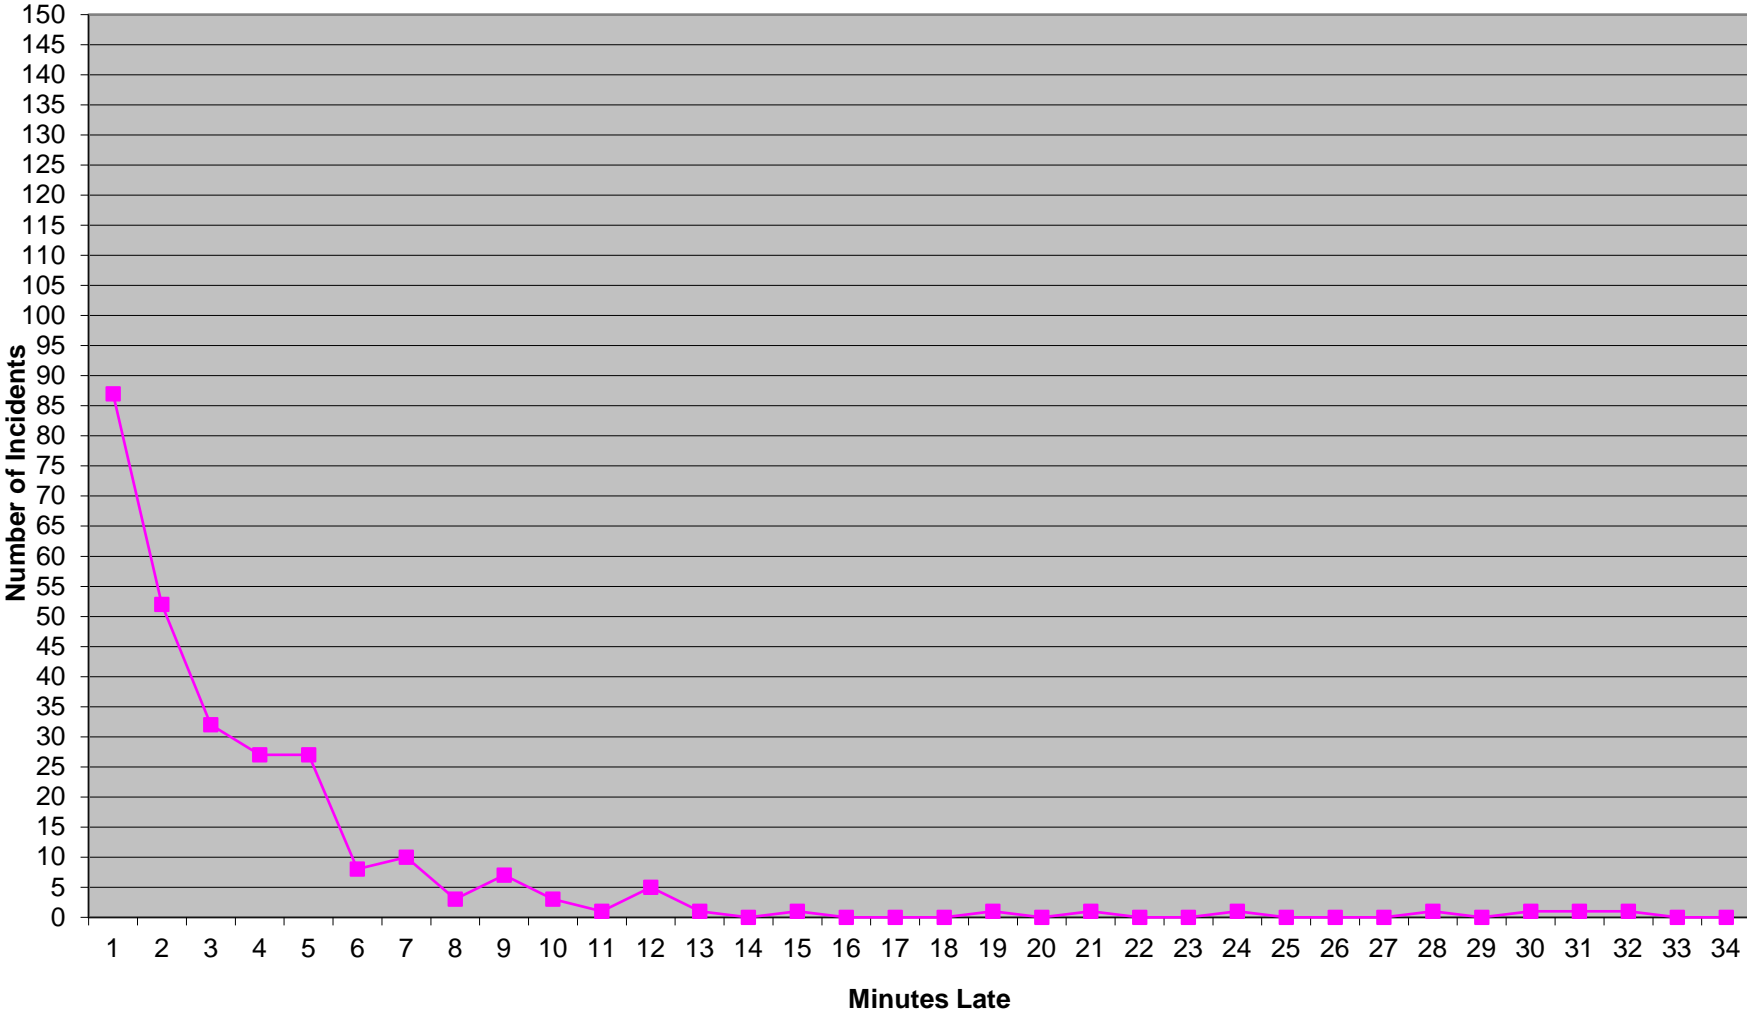

**Eastern Division Priority 1 Late Calls
June 2022**

Western Division Priority 1 Late Calls June 2022

Edmond Priority 1 Late Calls June 2022