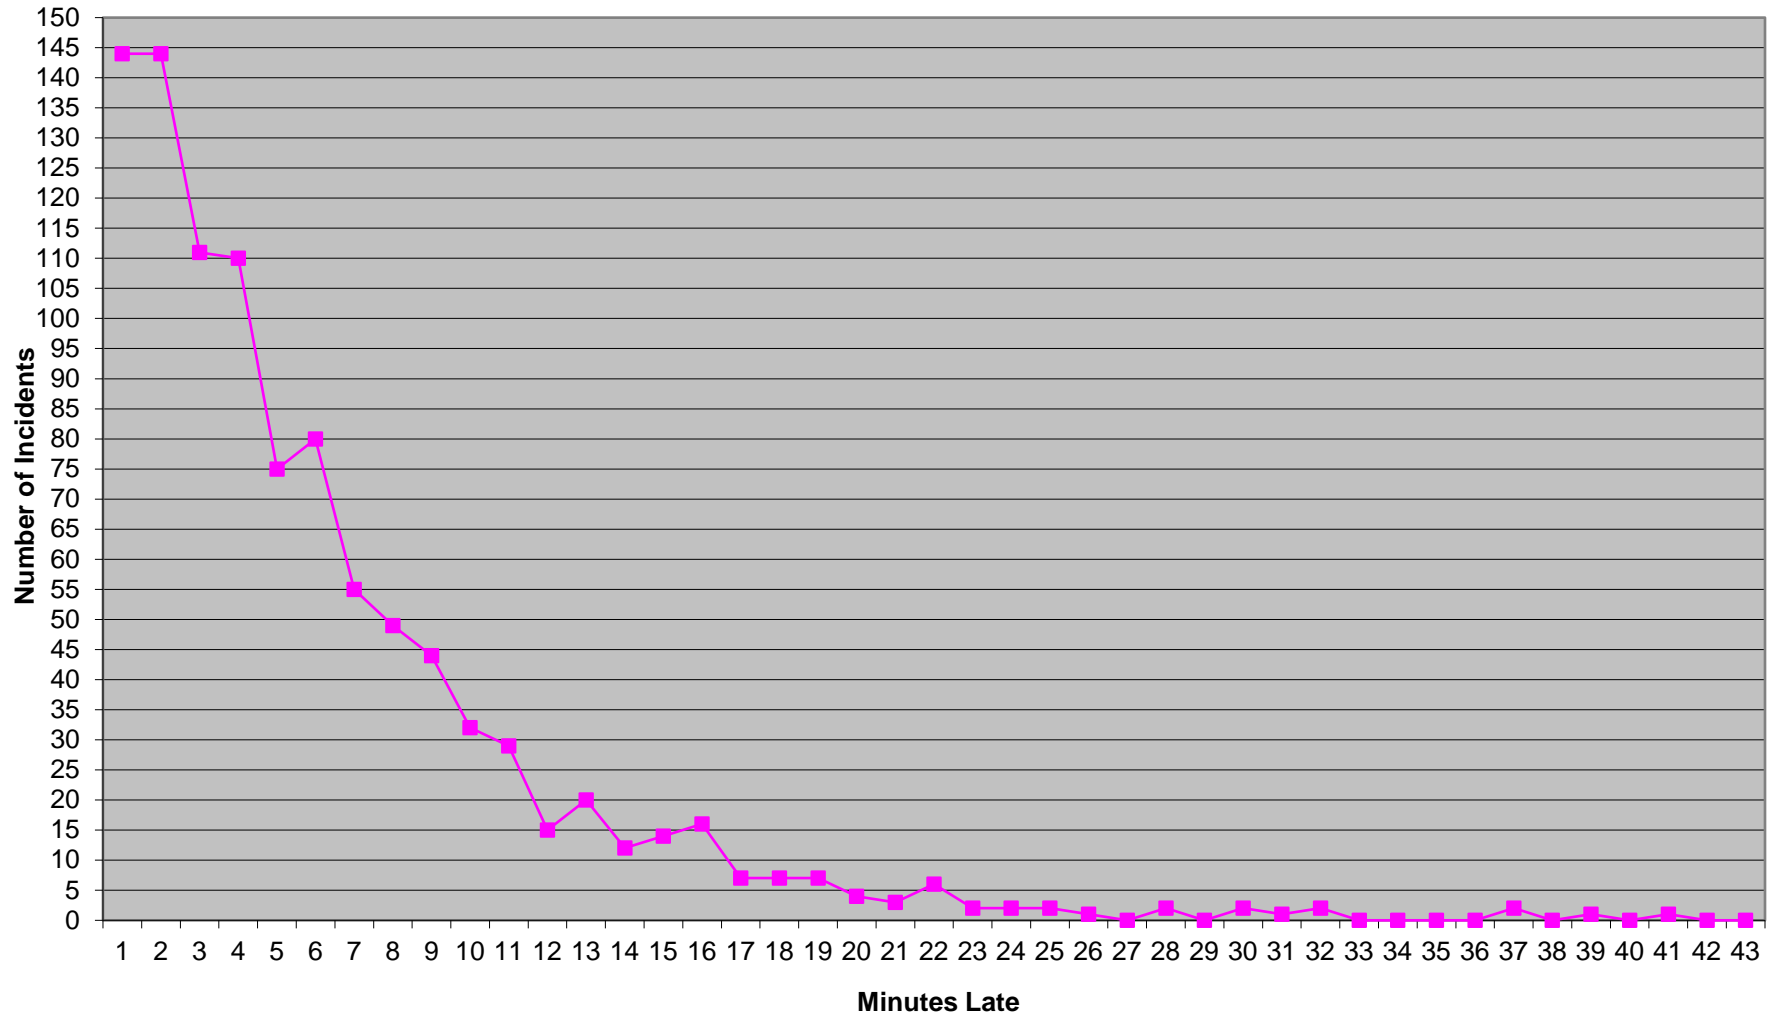

**Eastern Division Priority 1 Late Calls
June 2022**

Western Division Priority 1 Late Calls June 2022

Edmond Priority 1 Late Calls June 2022