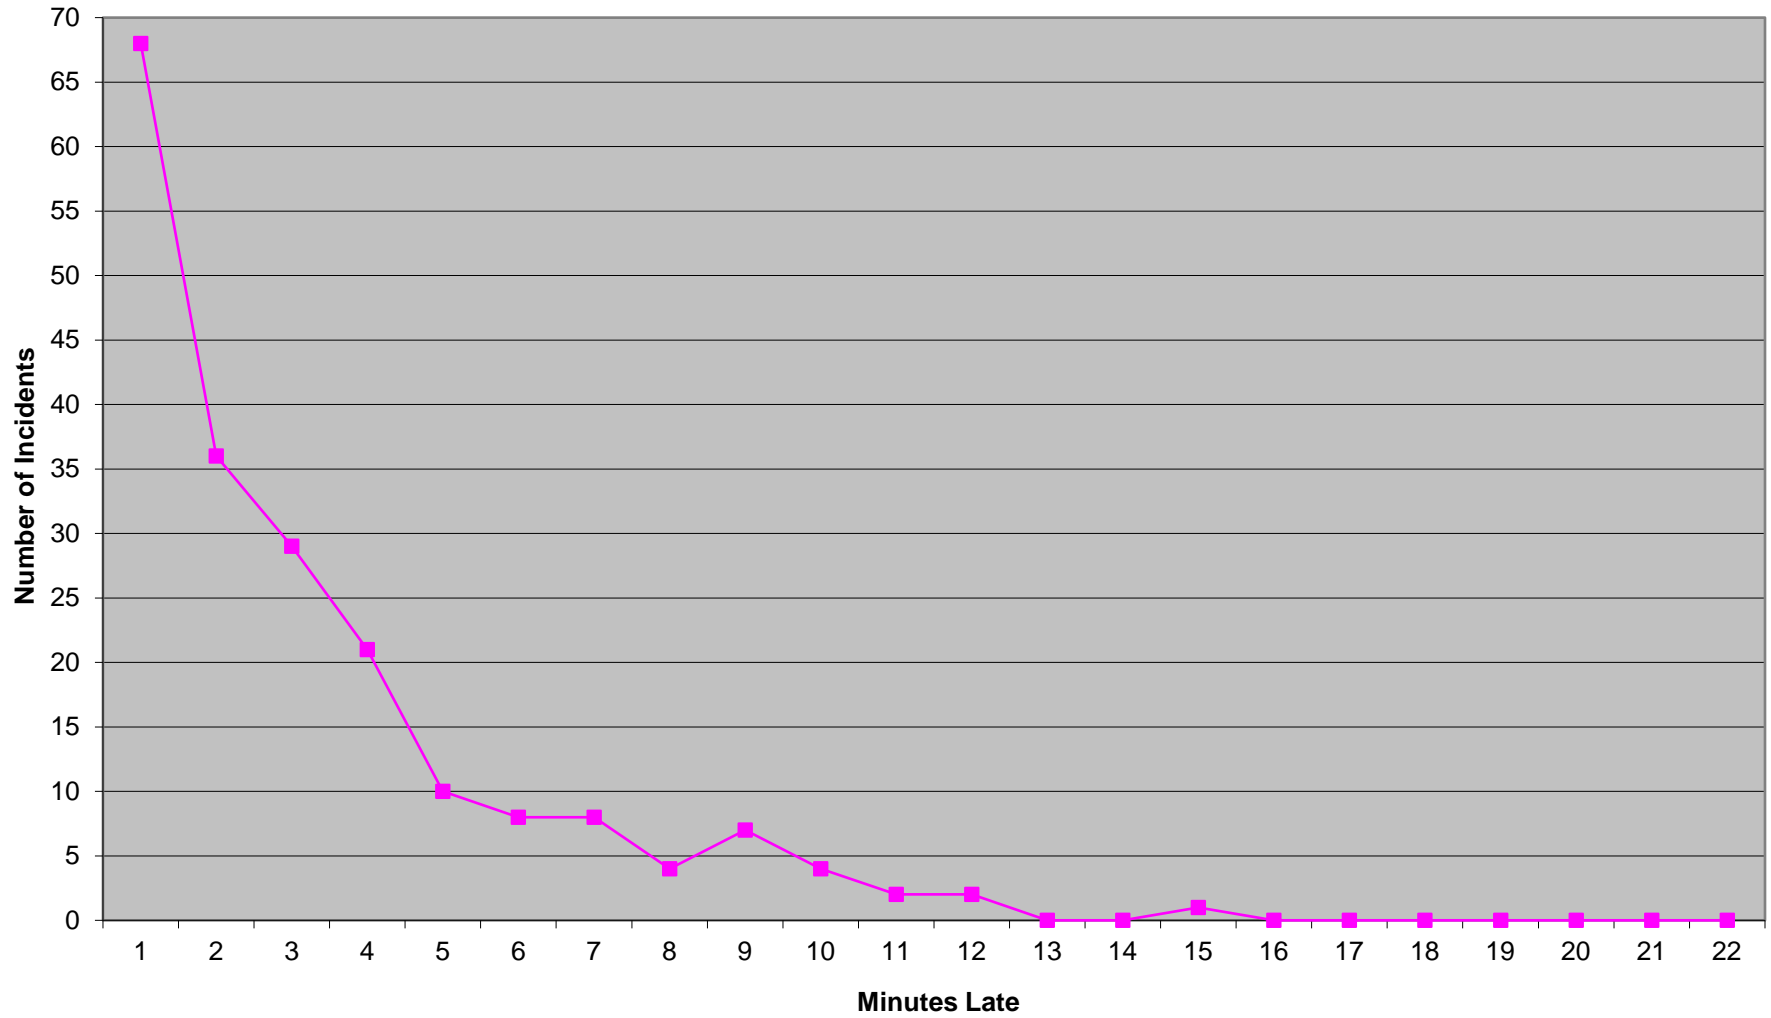

**Eastern Division Priority 1 Late Calls
January 2020**

Western Division Priority 1 Late Calls January 2020

Edmond Priority 1 Late Calls January 2020