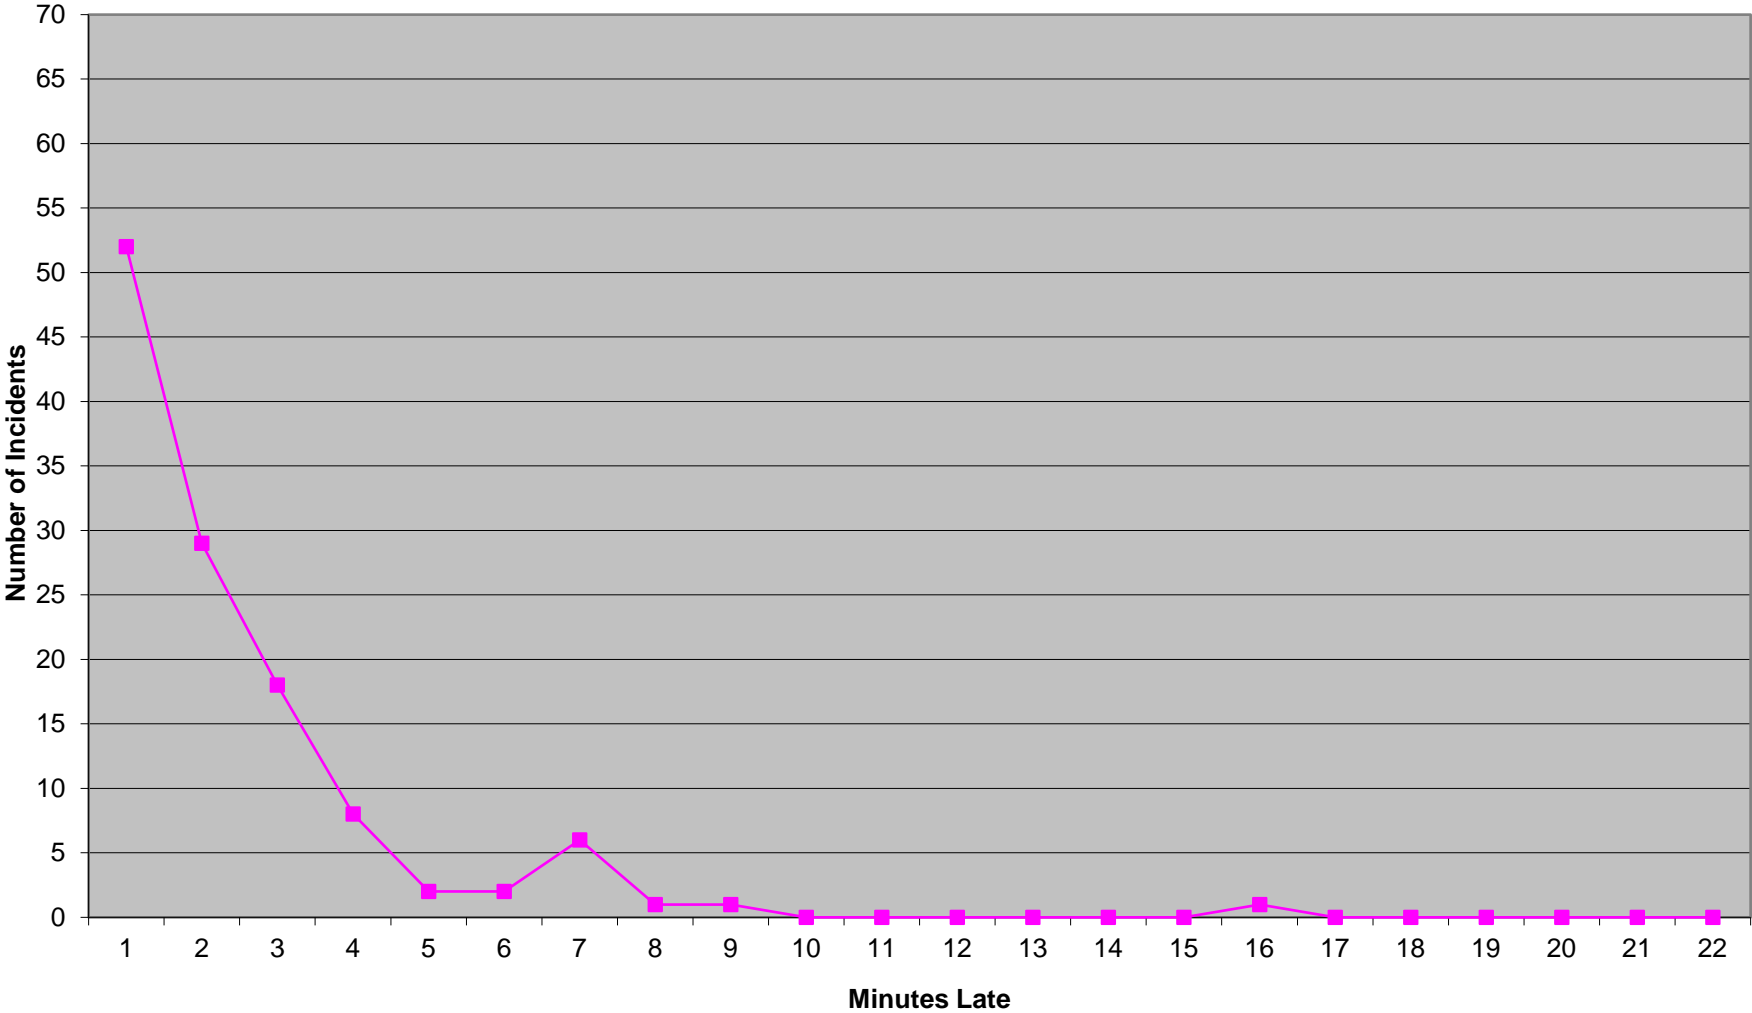

**Eastern Division Priority 1 Late Calls
January 2020**

Western Division Priority 1 Late Calls January 2020

Edmond Priority 1 Late Calls January 2020