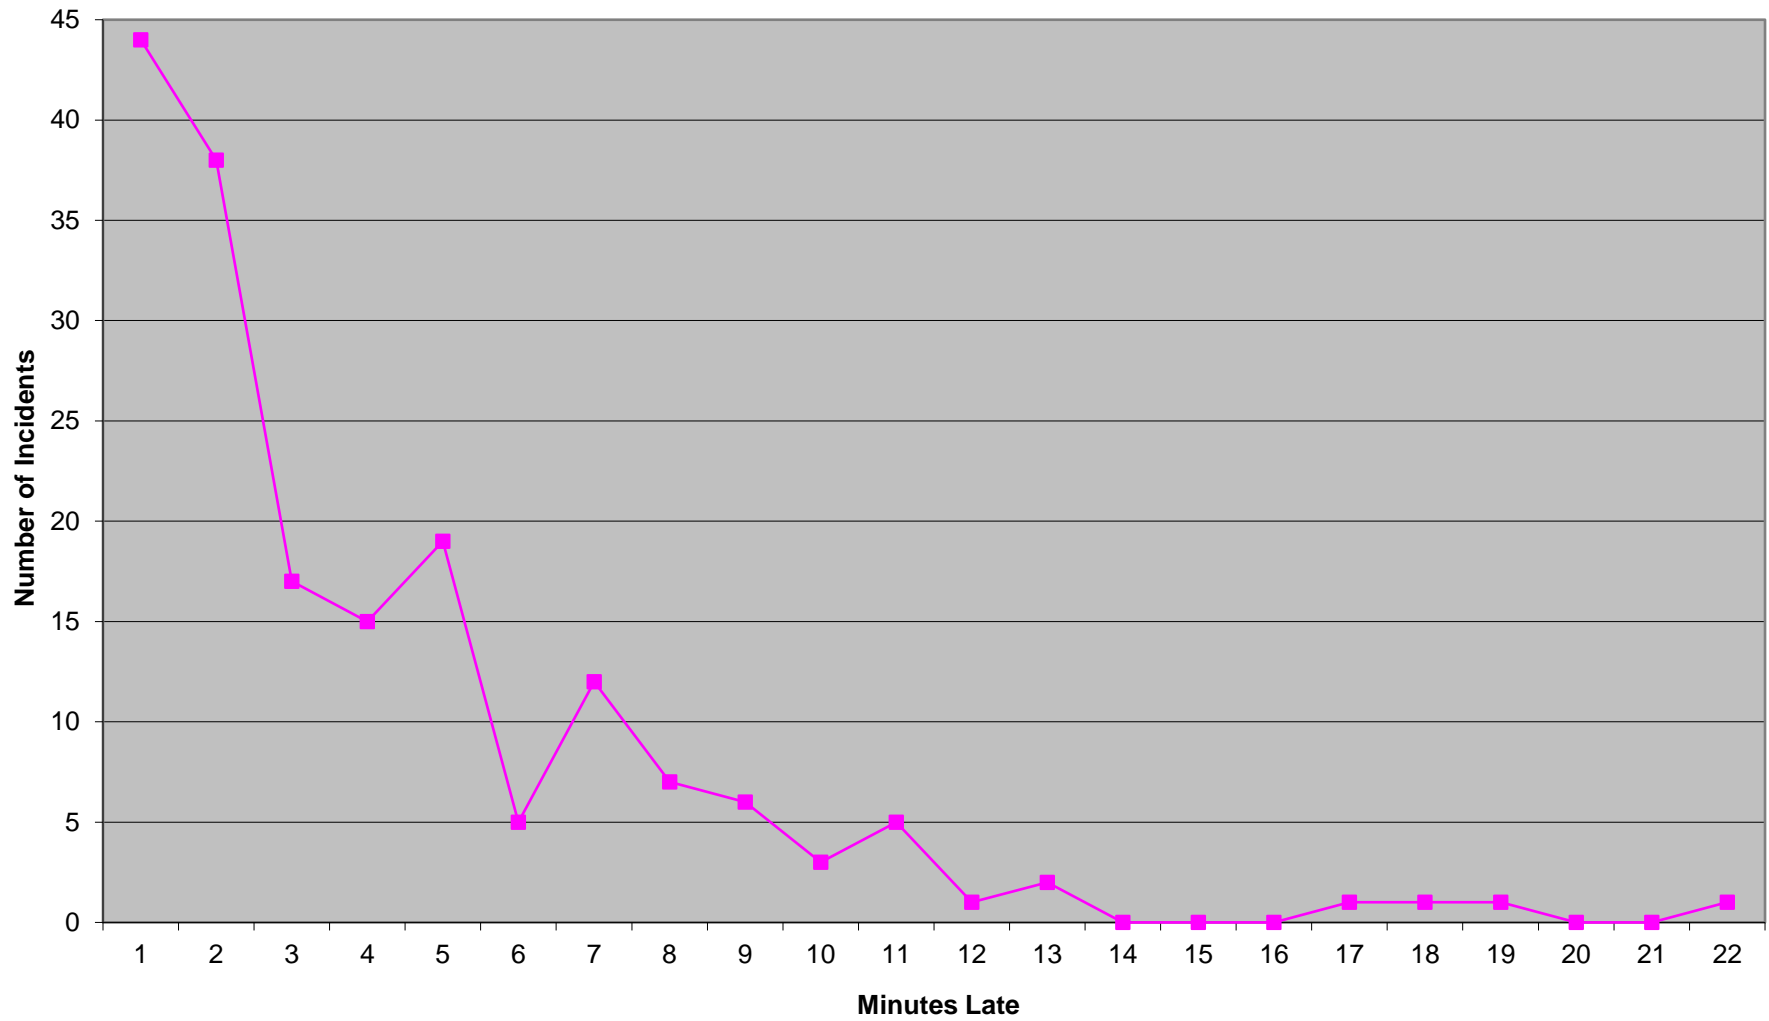

**Eastern Division Priority 1 Late Calls
April 2016**

Western Division Priority 1 Late Calls April 2016

Edmond Priority 1 Late Calls April 2016