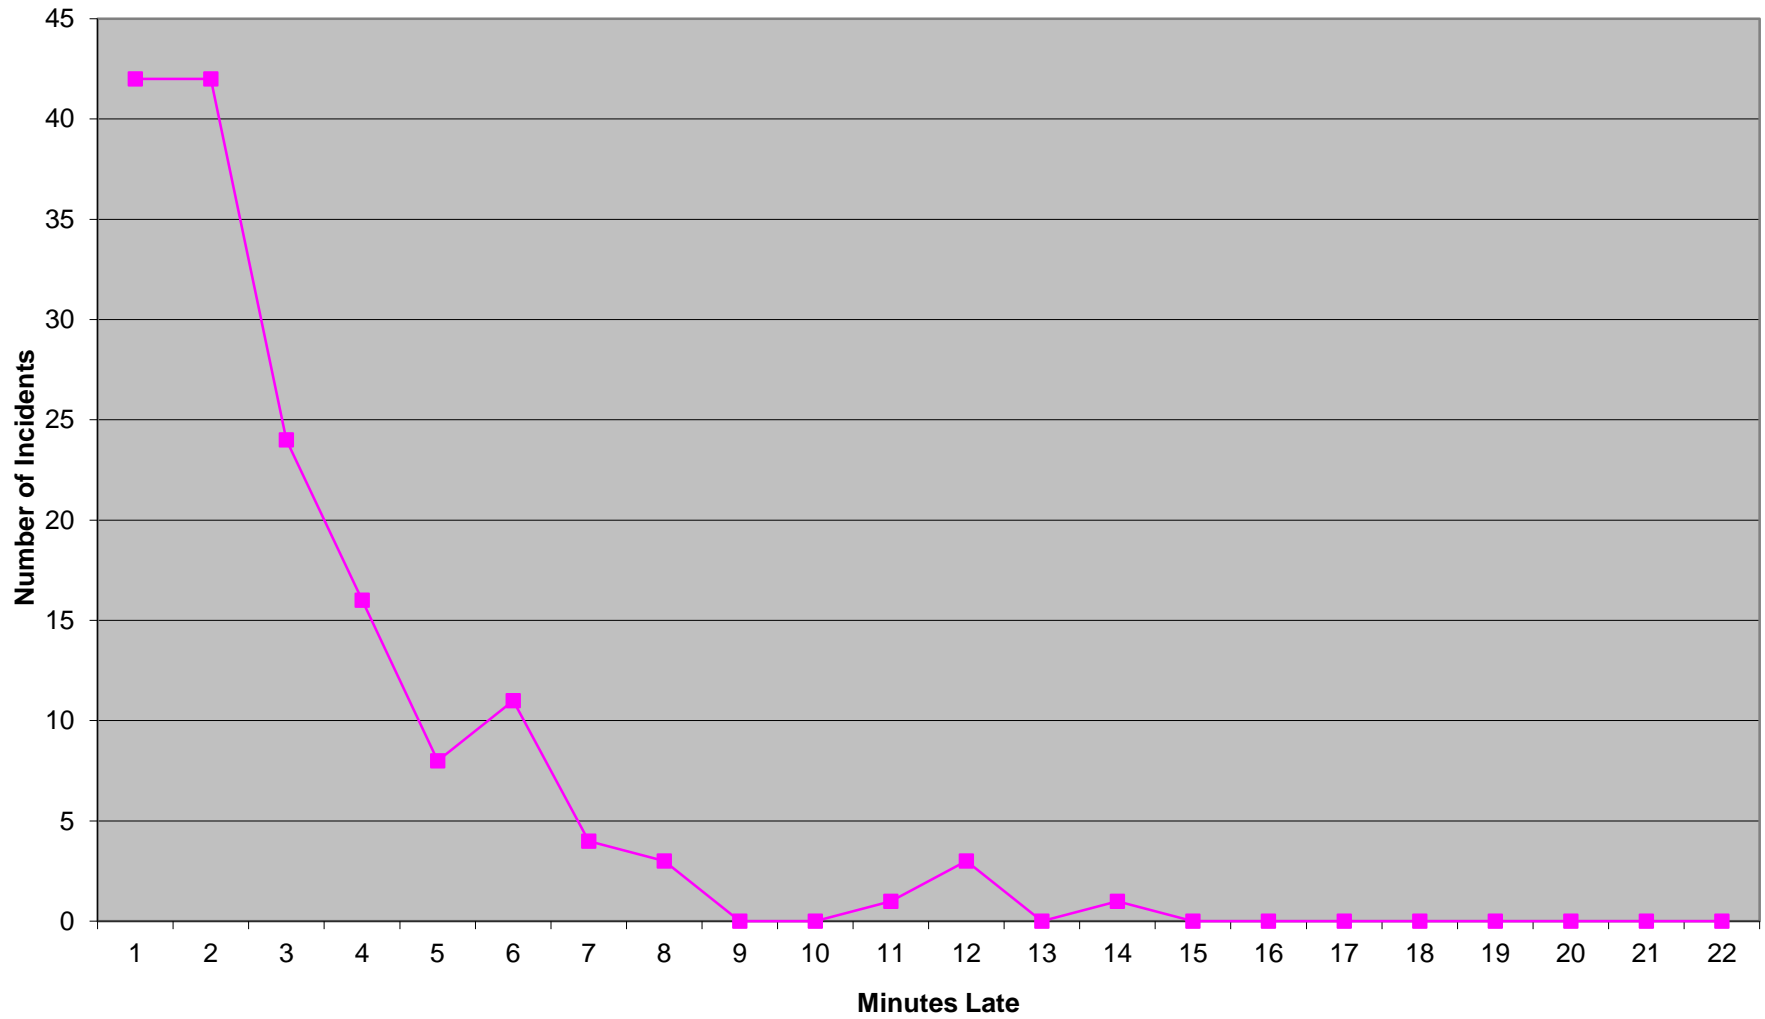

**Eastern Division Priority 1 Late Calls
April 2016**

Western Division Priority 1 Late Calls April 2016

Edmond Priority 1 Late Calls April 2016