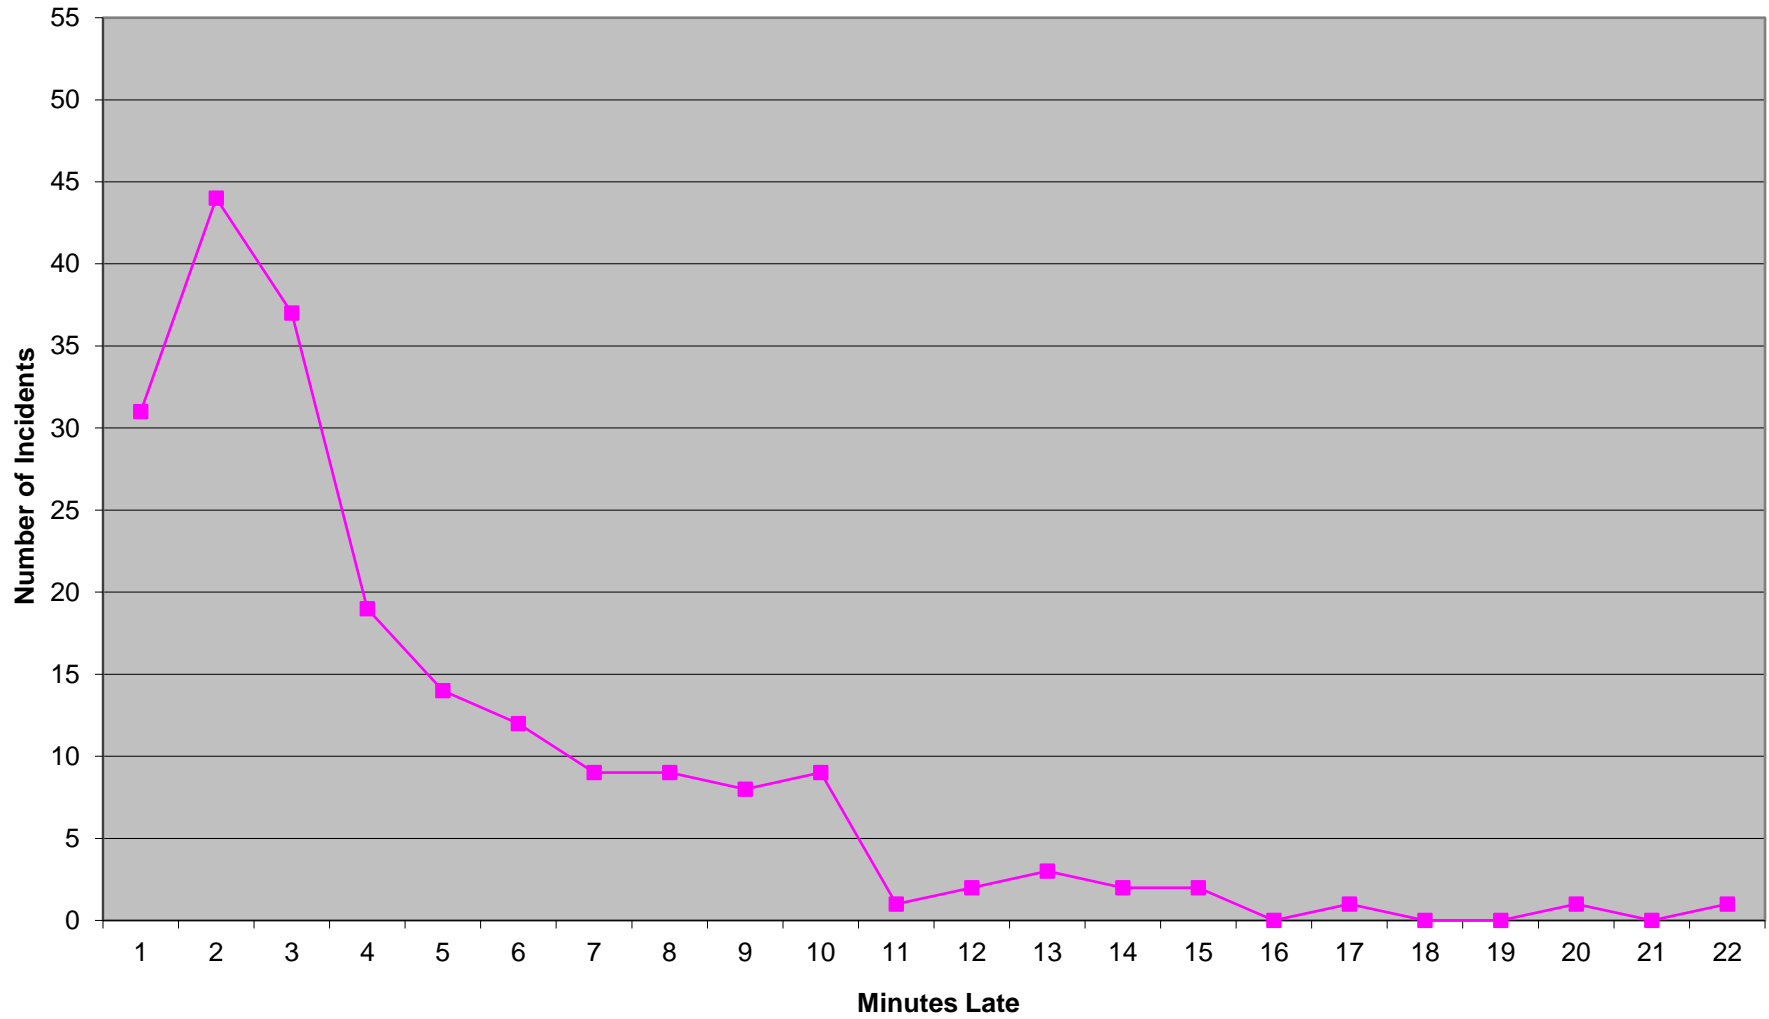

Eastern Division Priority 1 Late Calls October 2015

Western Division Priority 1 Late Calls October 2015

Edmond Priority 1 Late Calls October 2015