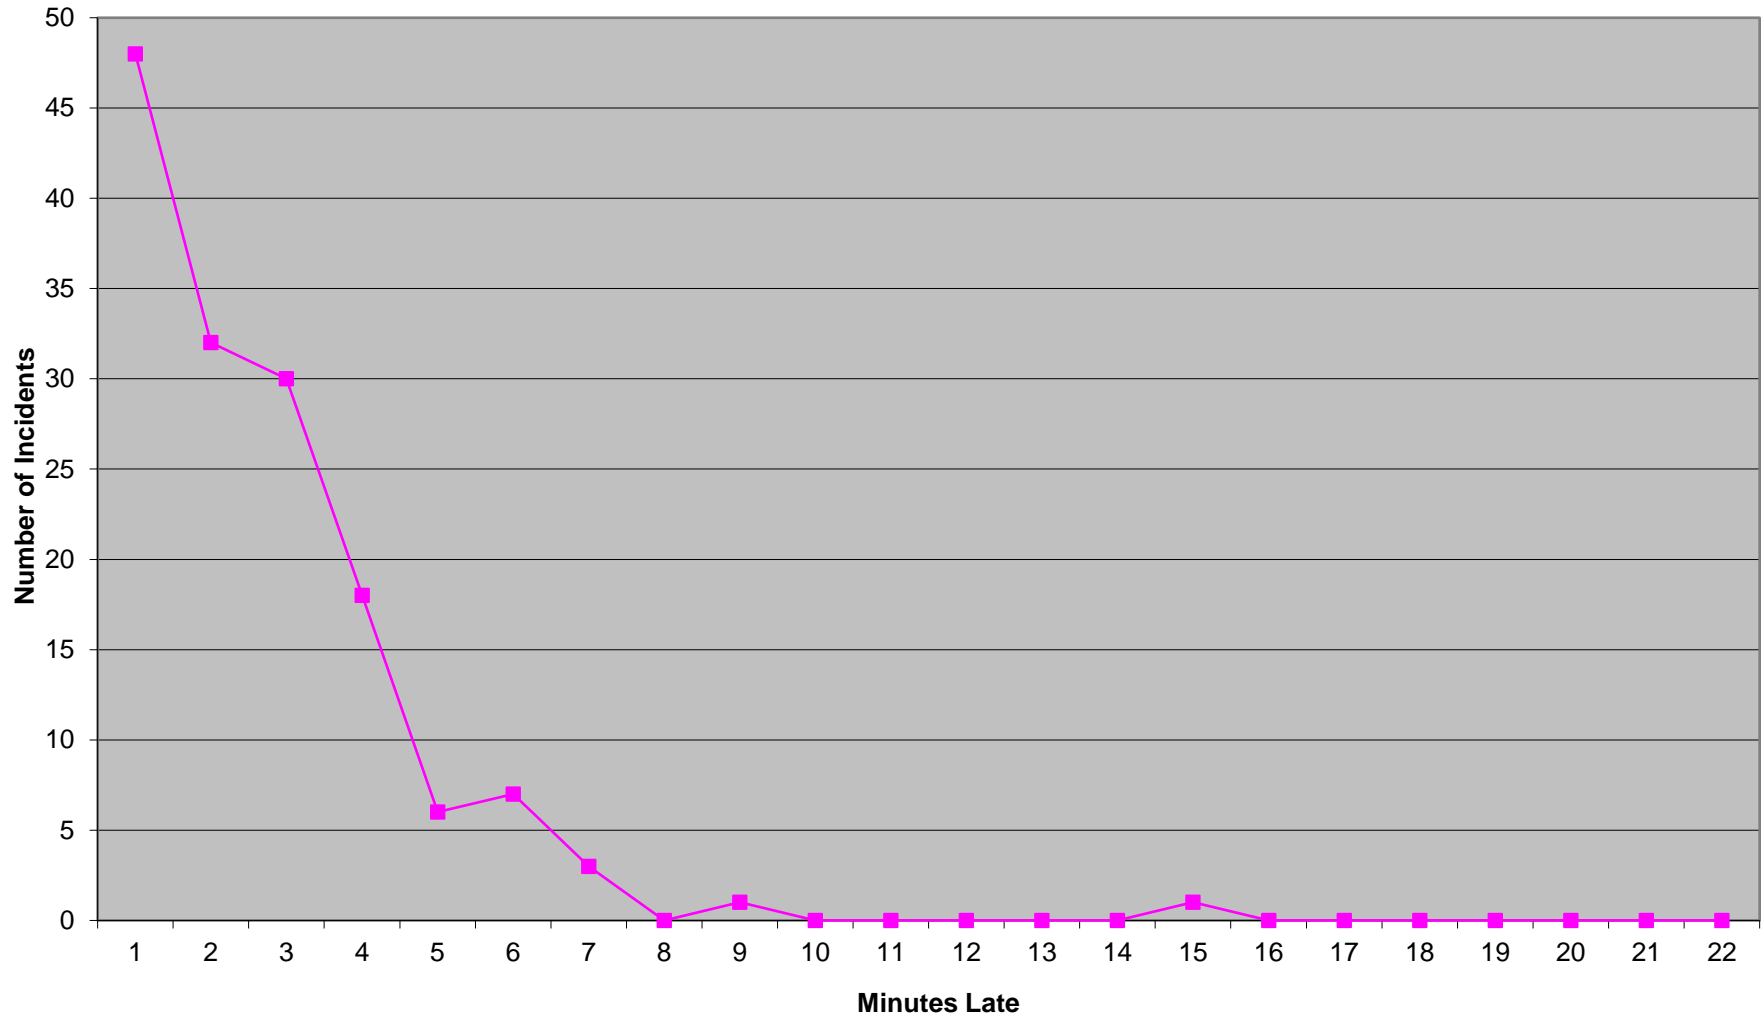

Eastern Division Priority 1 Late Calls December 2016

Western Division Priority 1 Late Calls December 2016

Edmond Priority 1 Late Calls December 2016