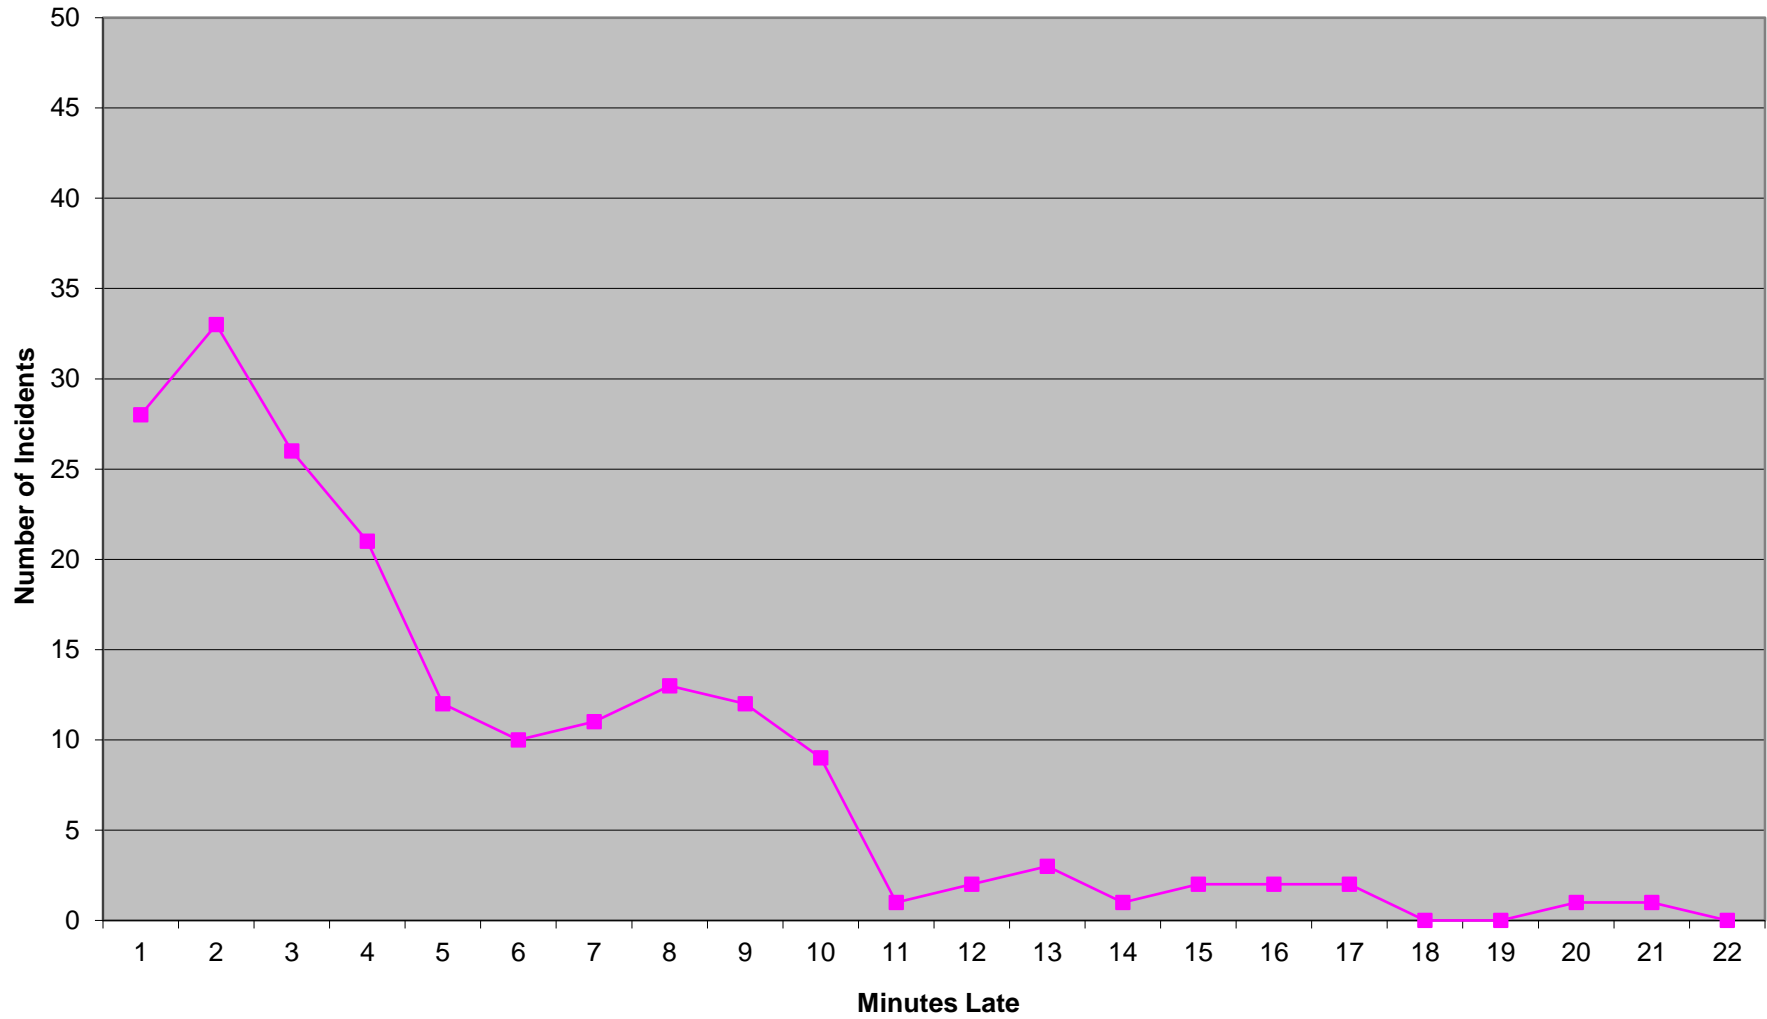

Eastern Division Priority 1 Late Calls December 2016

Western Division Priority 1 Late Calls December 2016

Edmond Priority 1 Late Calls December 2016