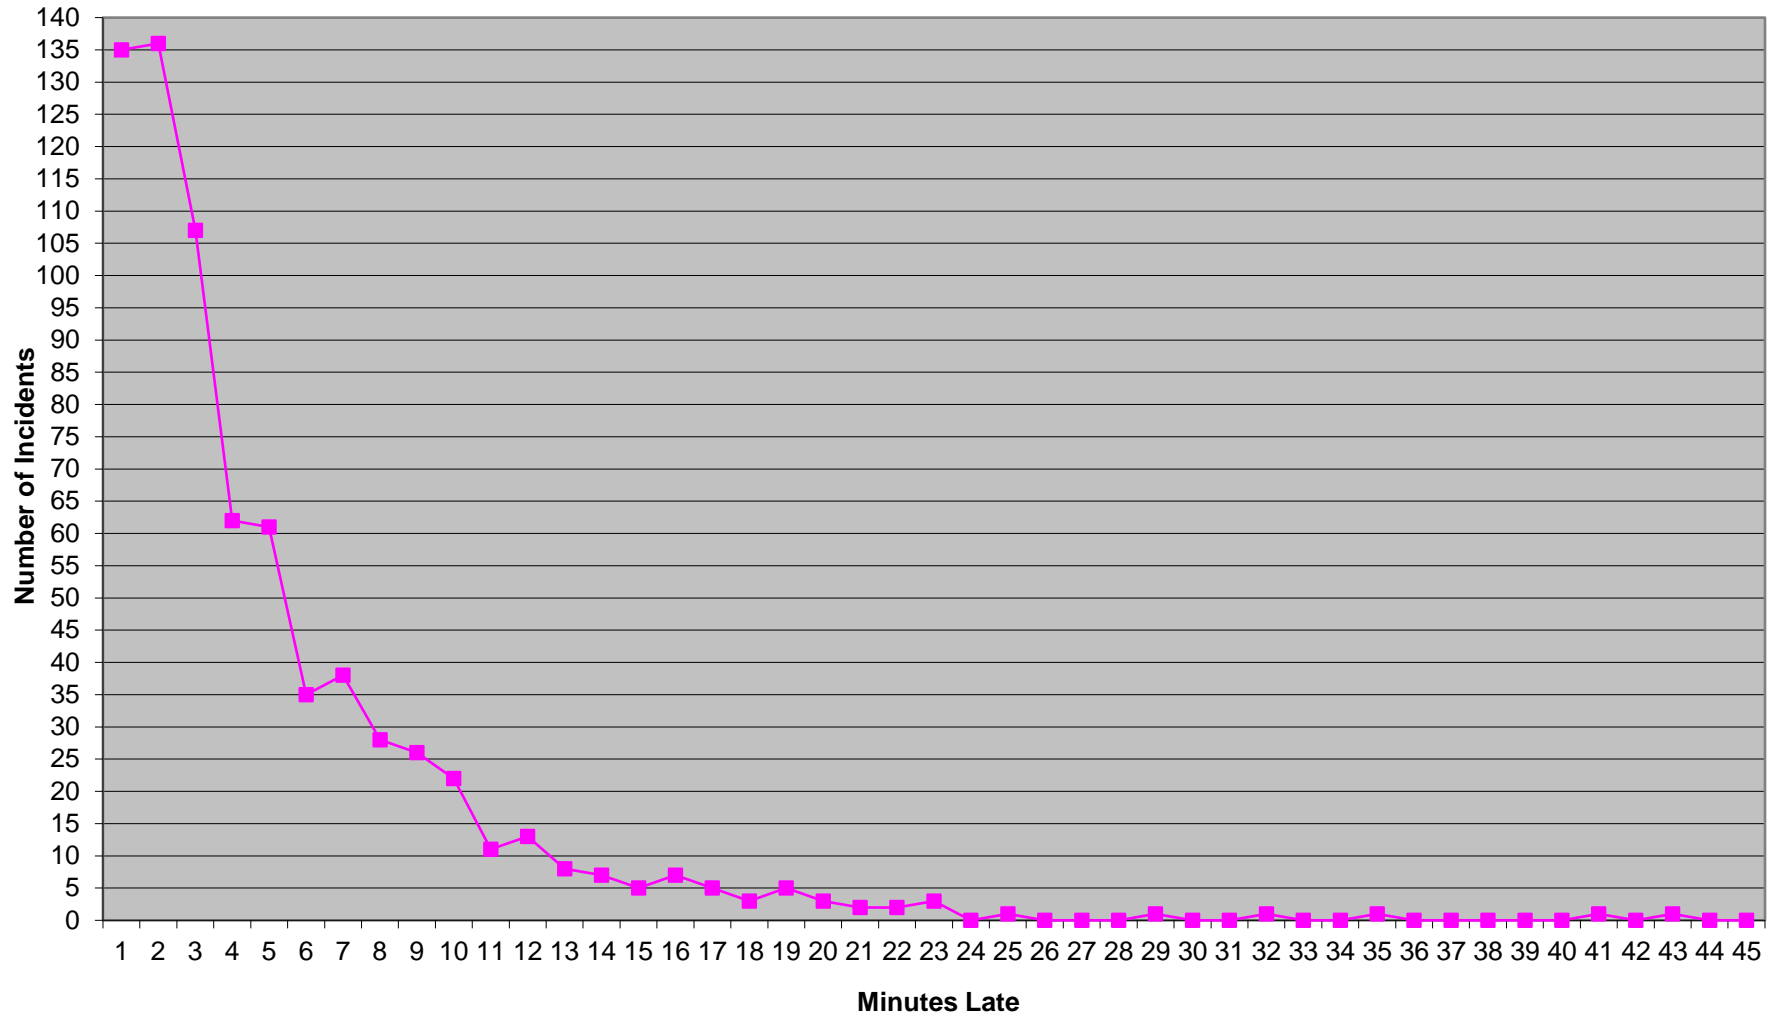

Eastern Division Priority 1 Late Calls November 2022

Western Division Priority 1 Late Calls November 2022

Edmond Priority 1 Late Calls November 2022