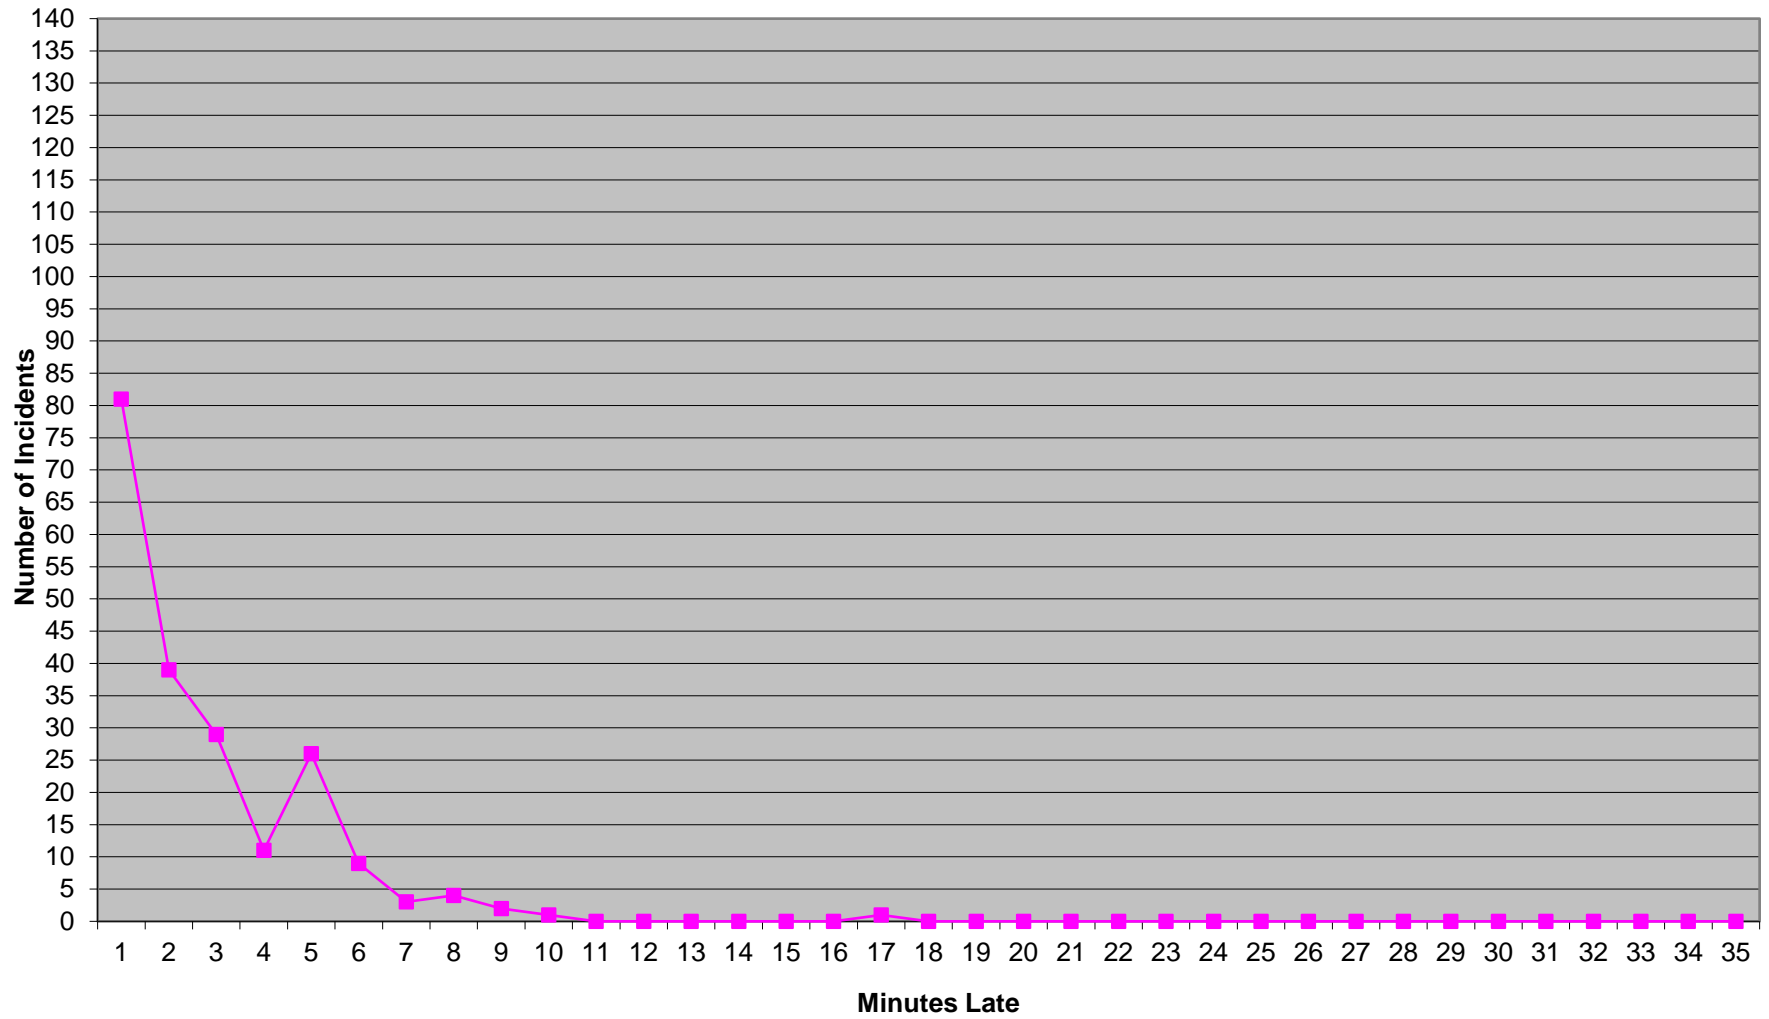

Eastern Division Priority 1 Late Calls November 2022

Western Division Priority 1 Late Calls November 2022

Edmond Priority 1 Late Calls November 2022