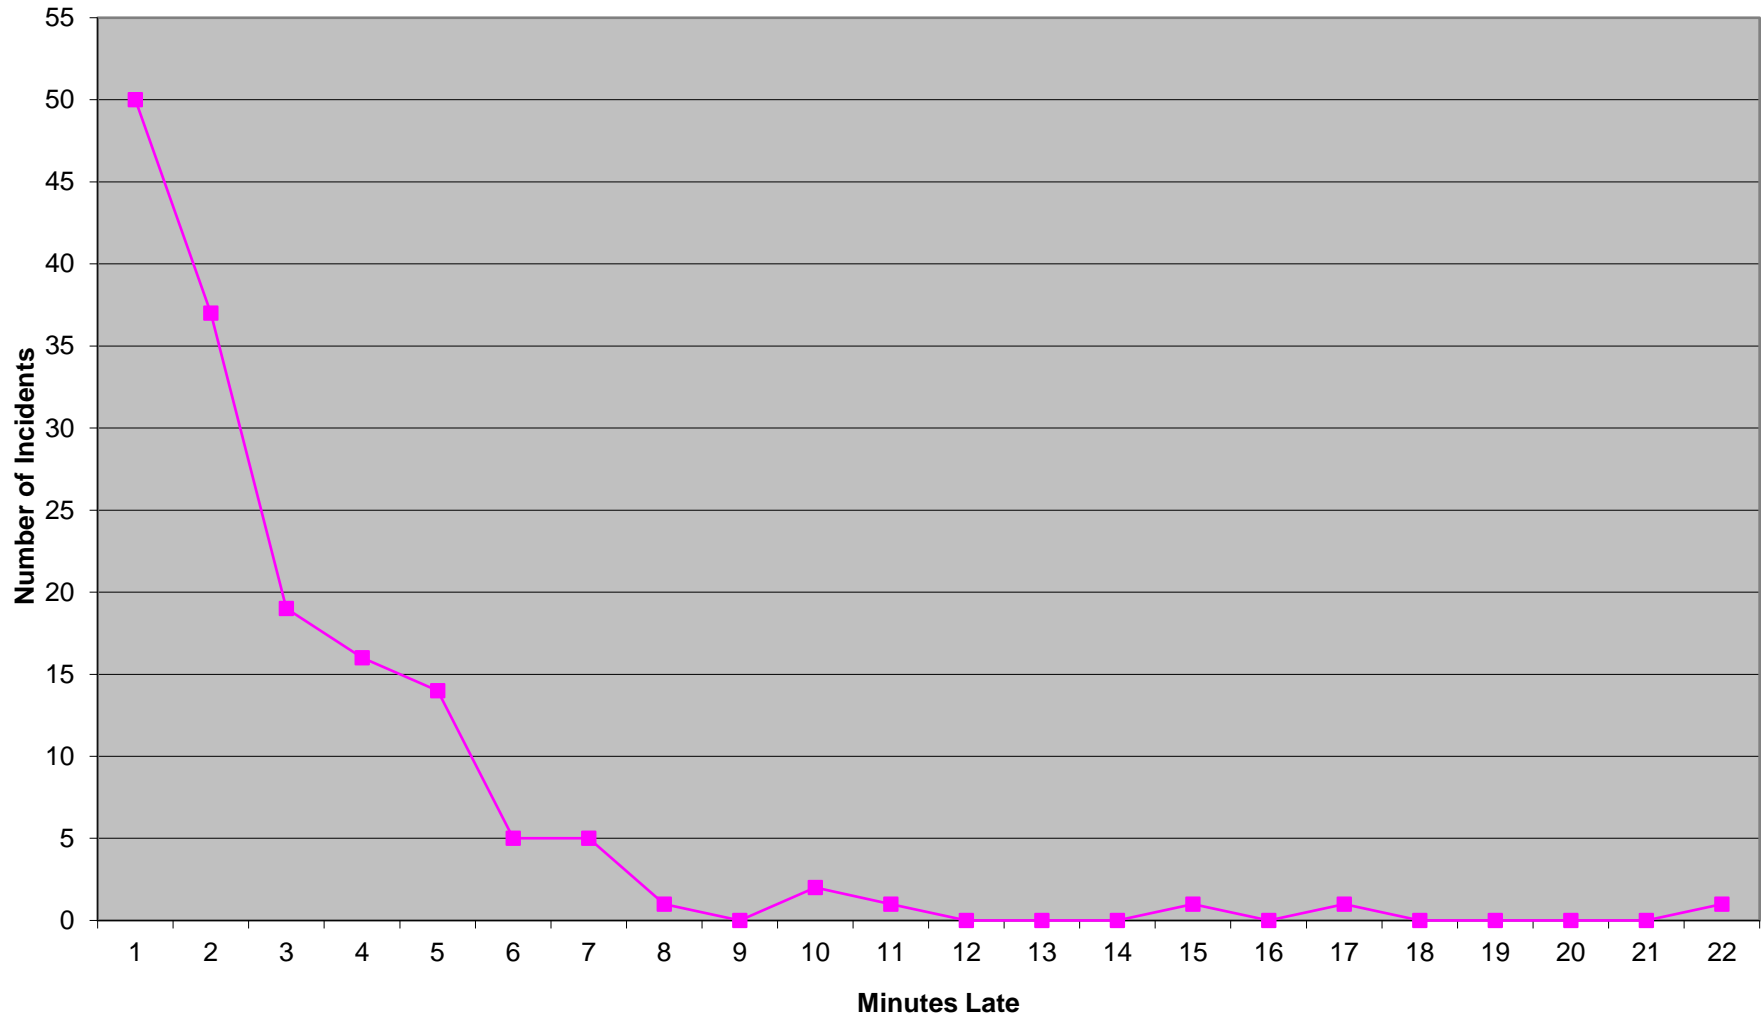

### Western Division Priority 1 Late Calls November 2017

### Edmond Priority 1 Late Calls December 2017