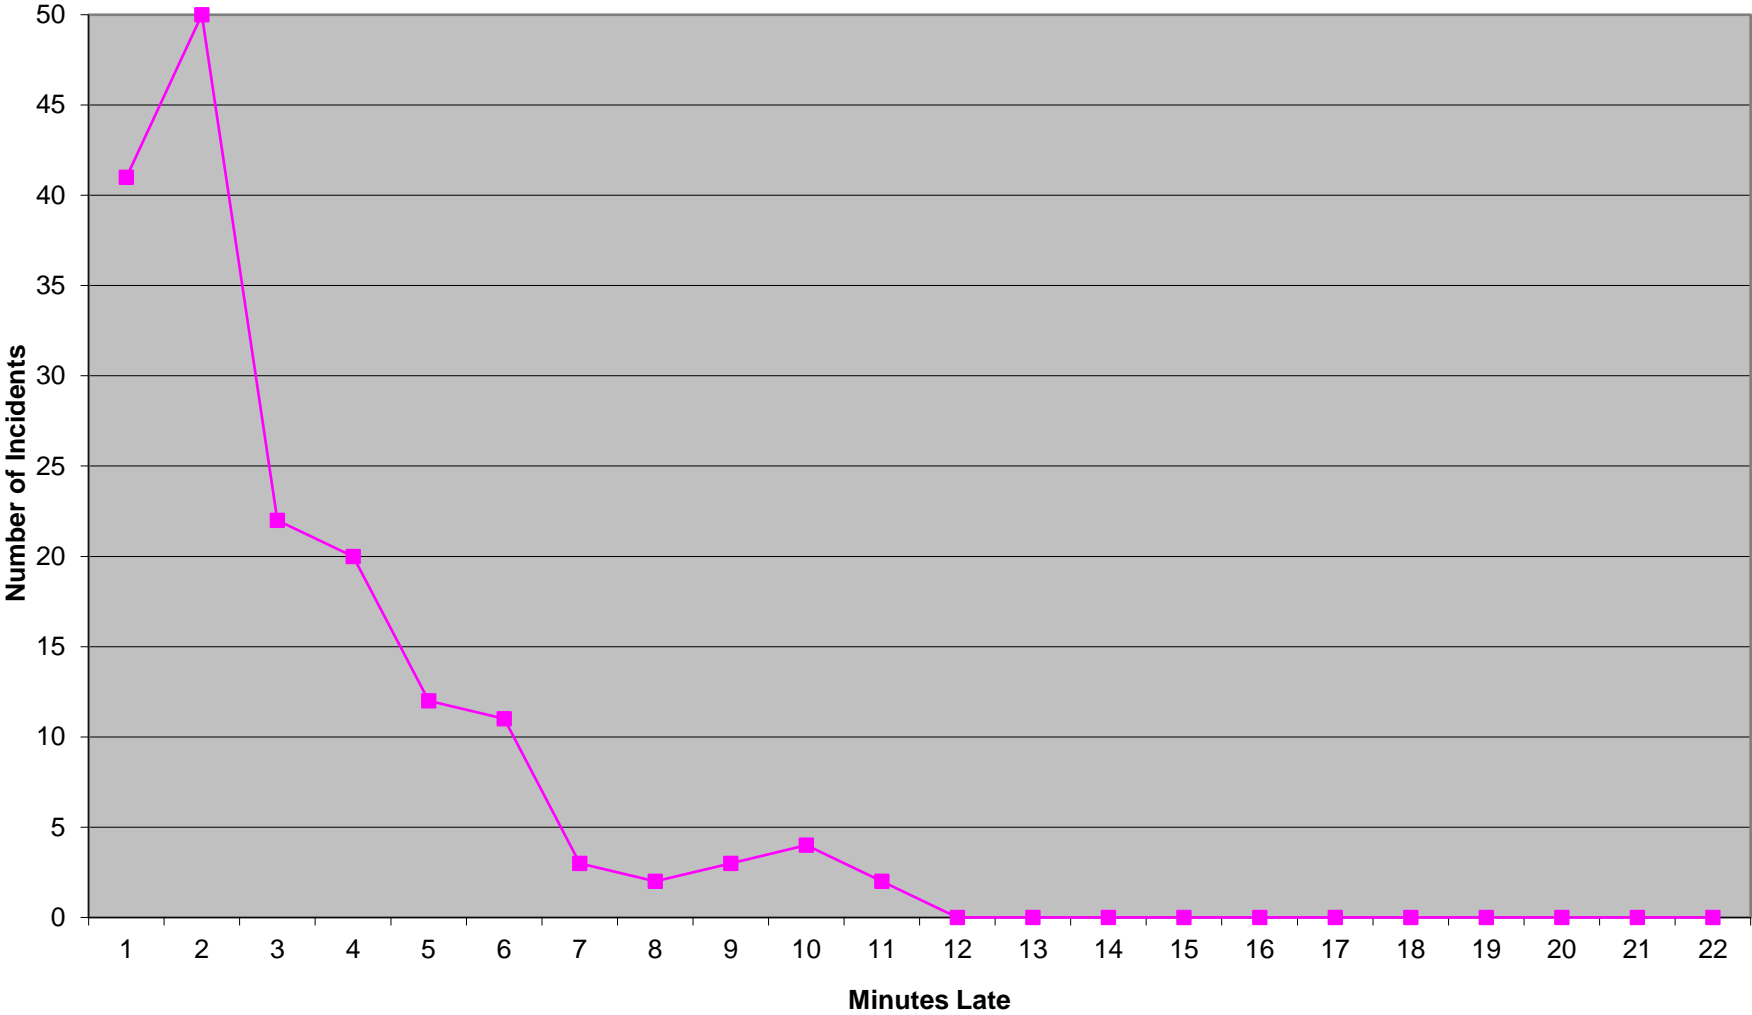

### Western Division Priority 1 Late Calls June 2017