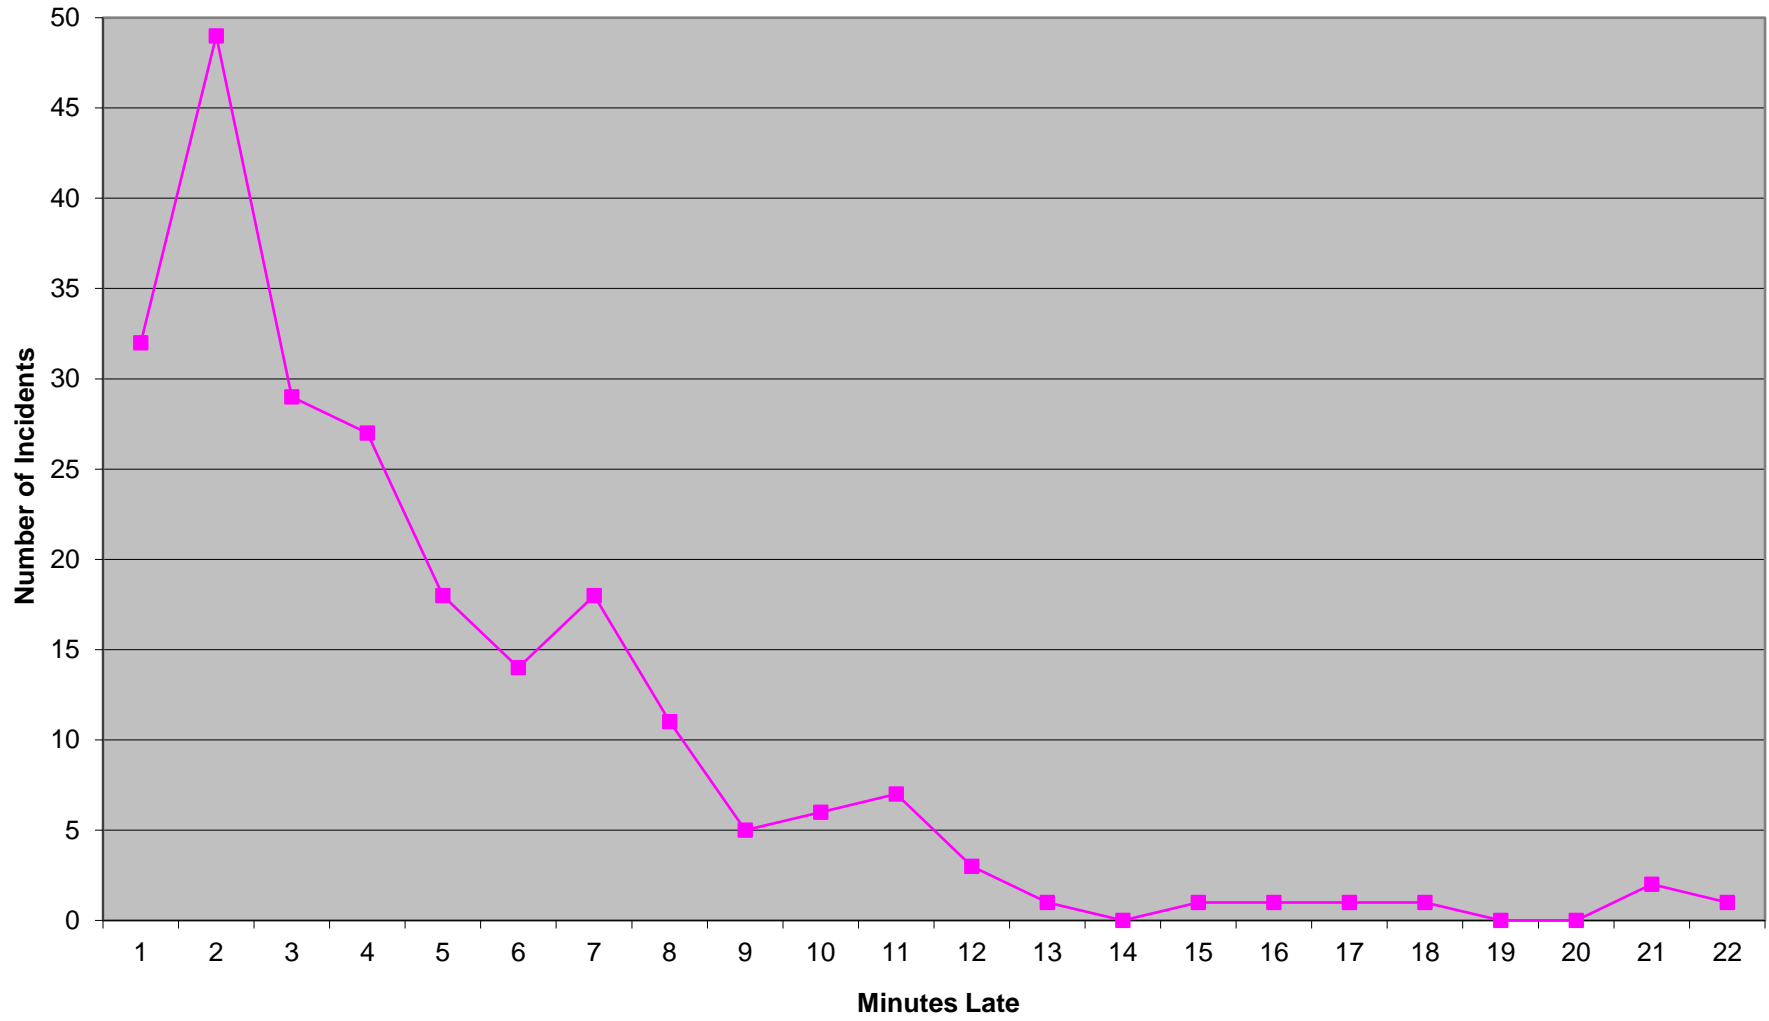

### Western Division Priority 1 Late Calls June 2017