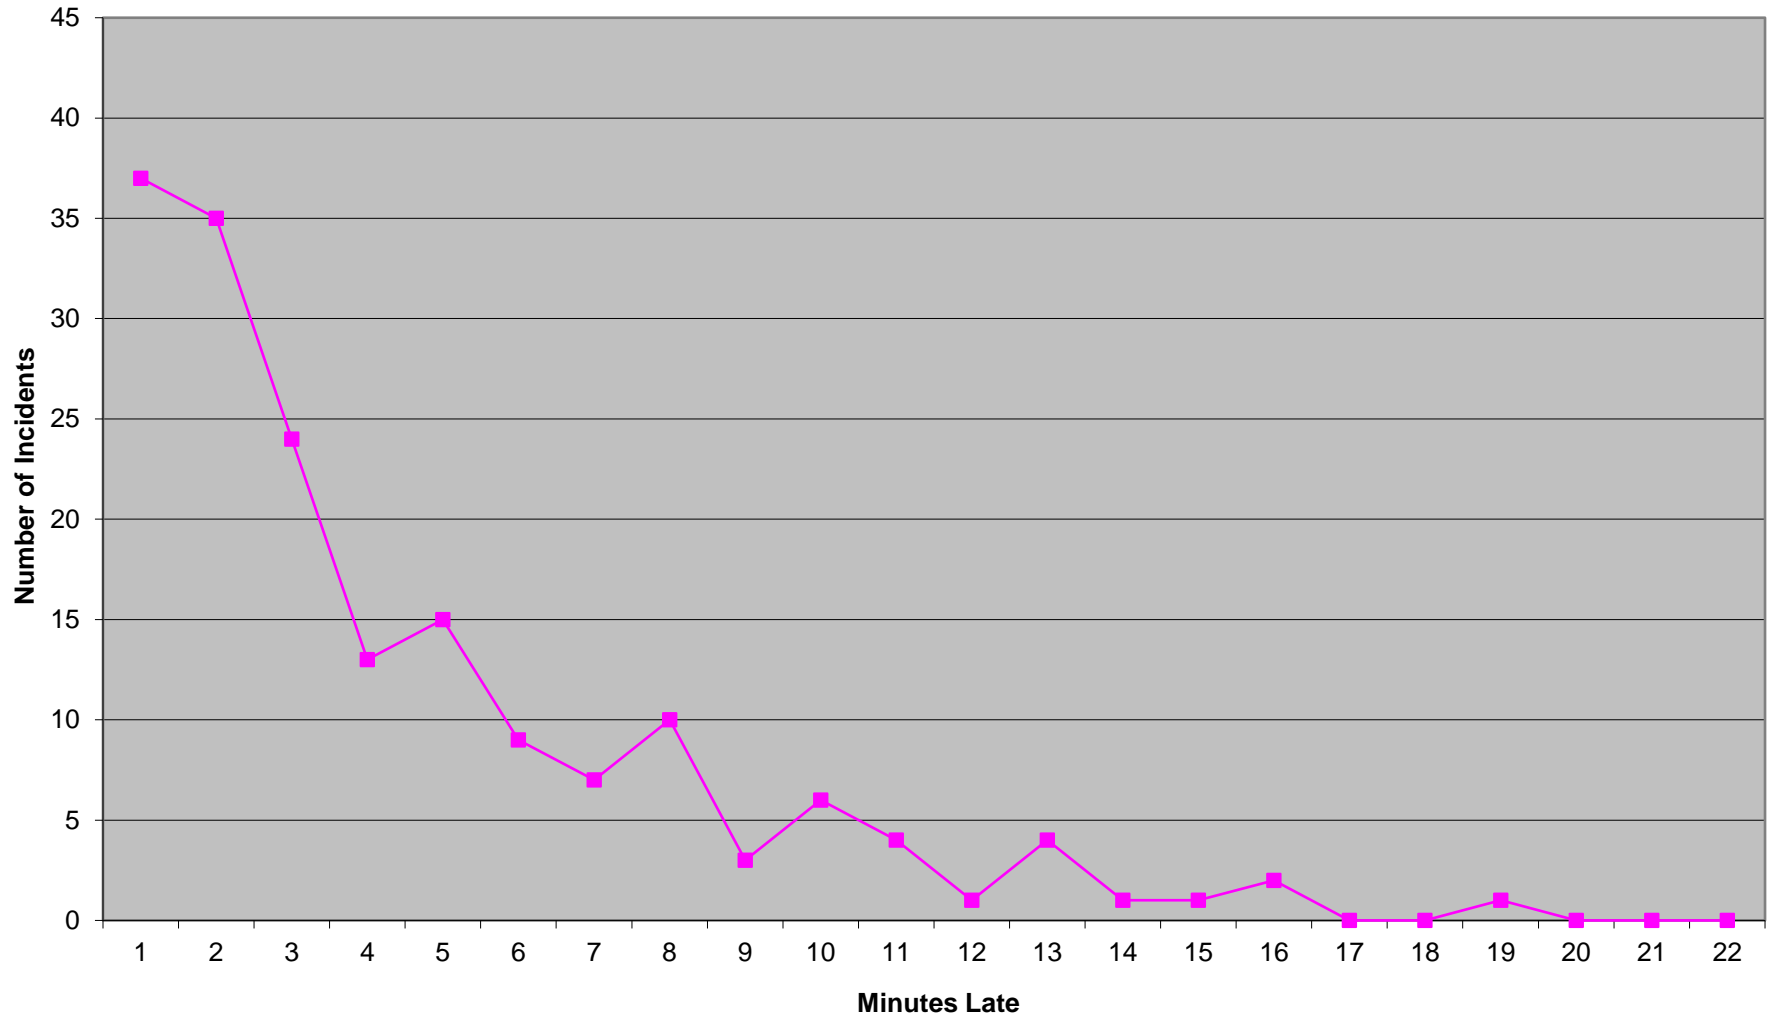

### Western Division Priority 1 Late Calls October 2016