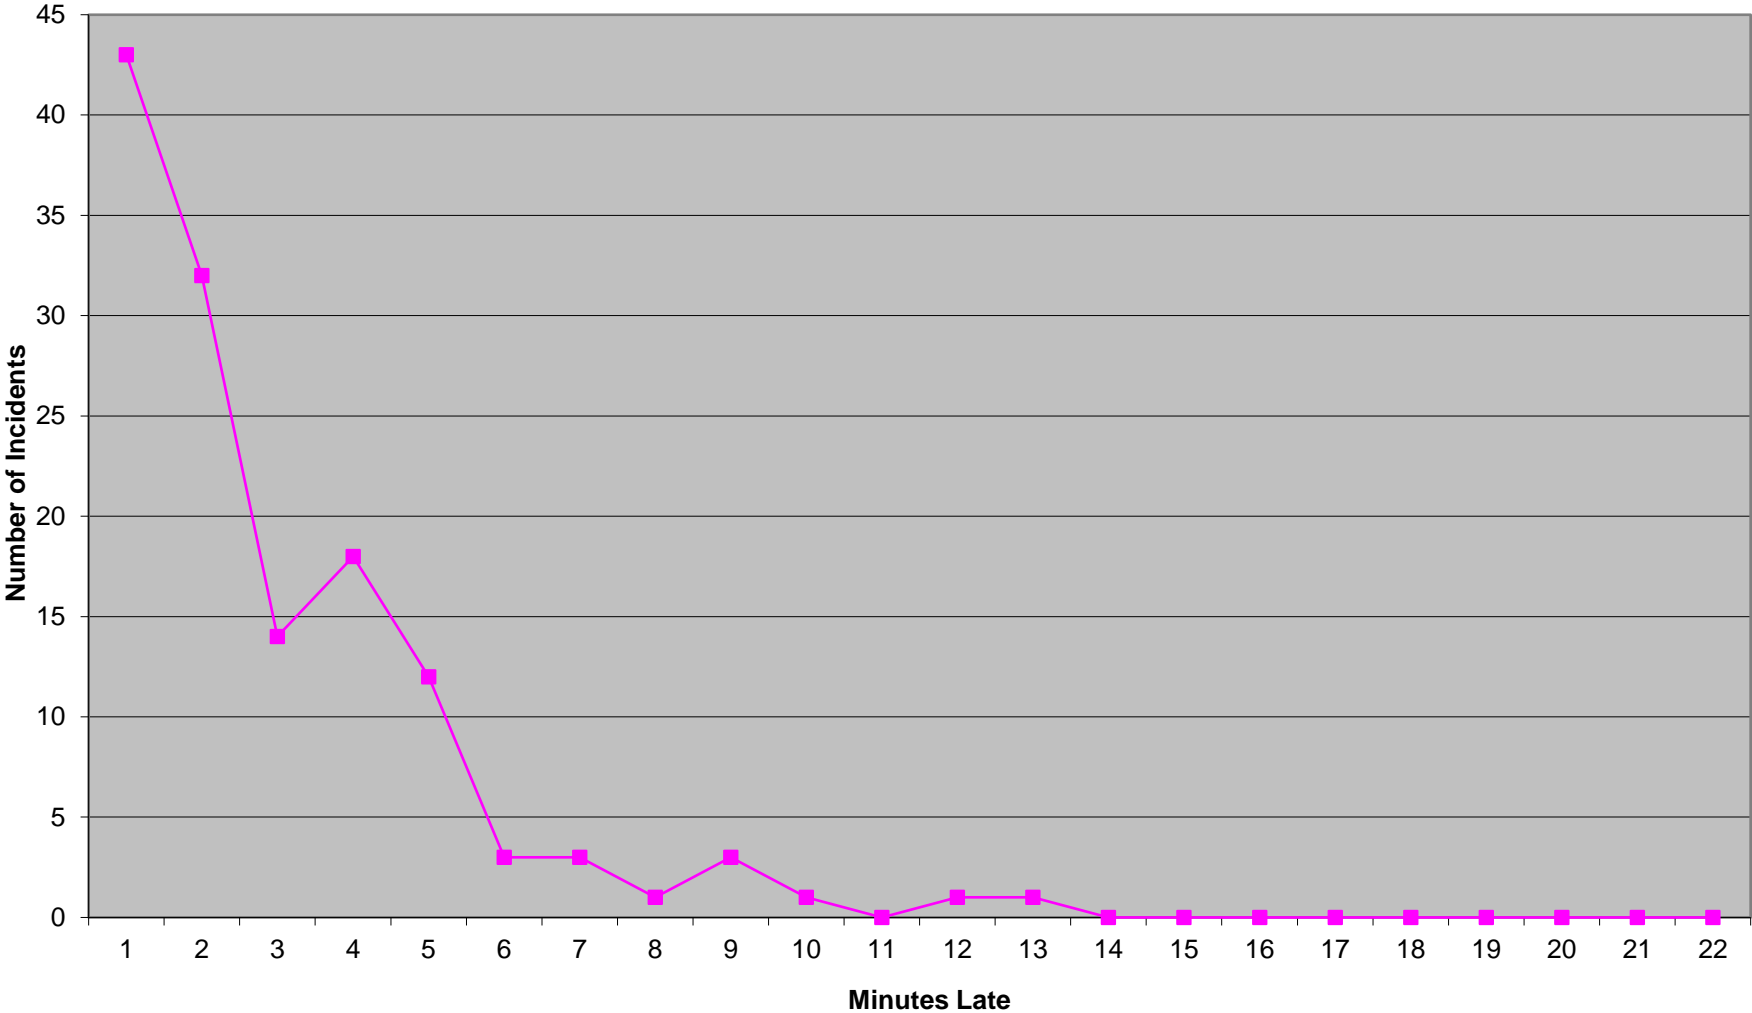

### Western Division Priority 1 Late Calls October 2016