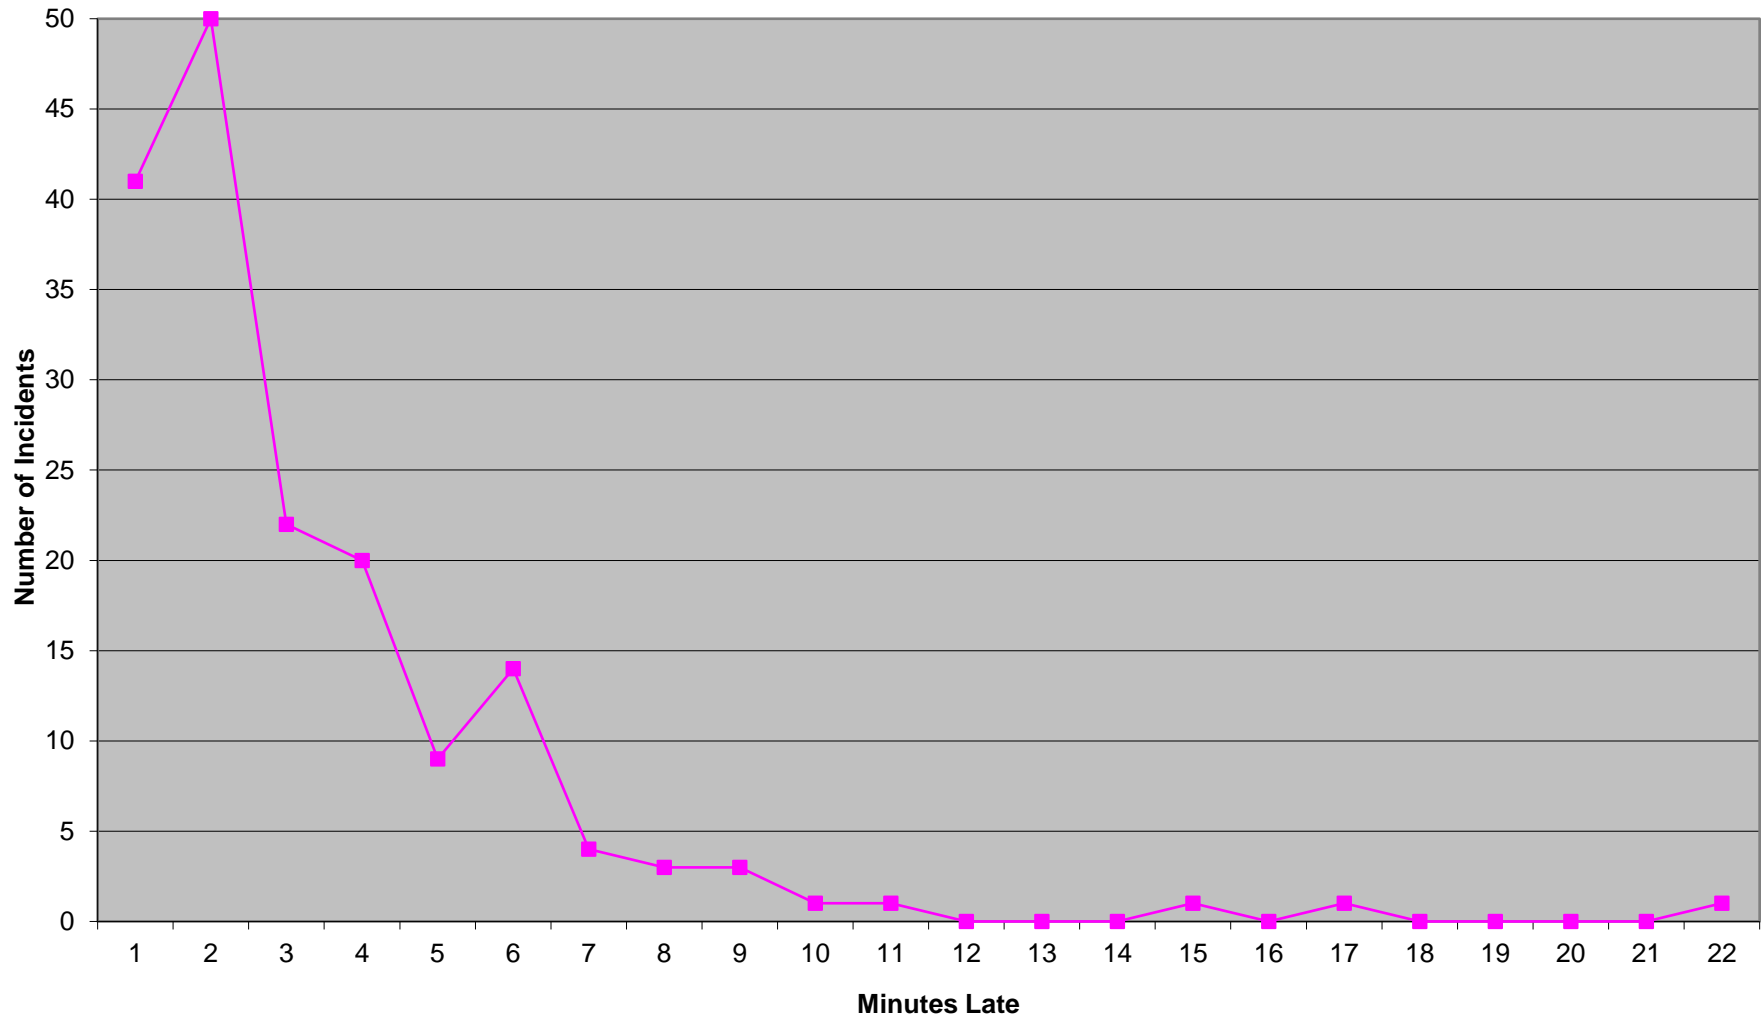

### Western Division Priority 1 Late Calls January 2016