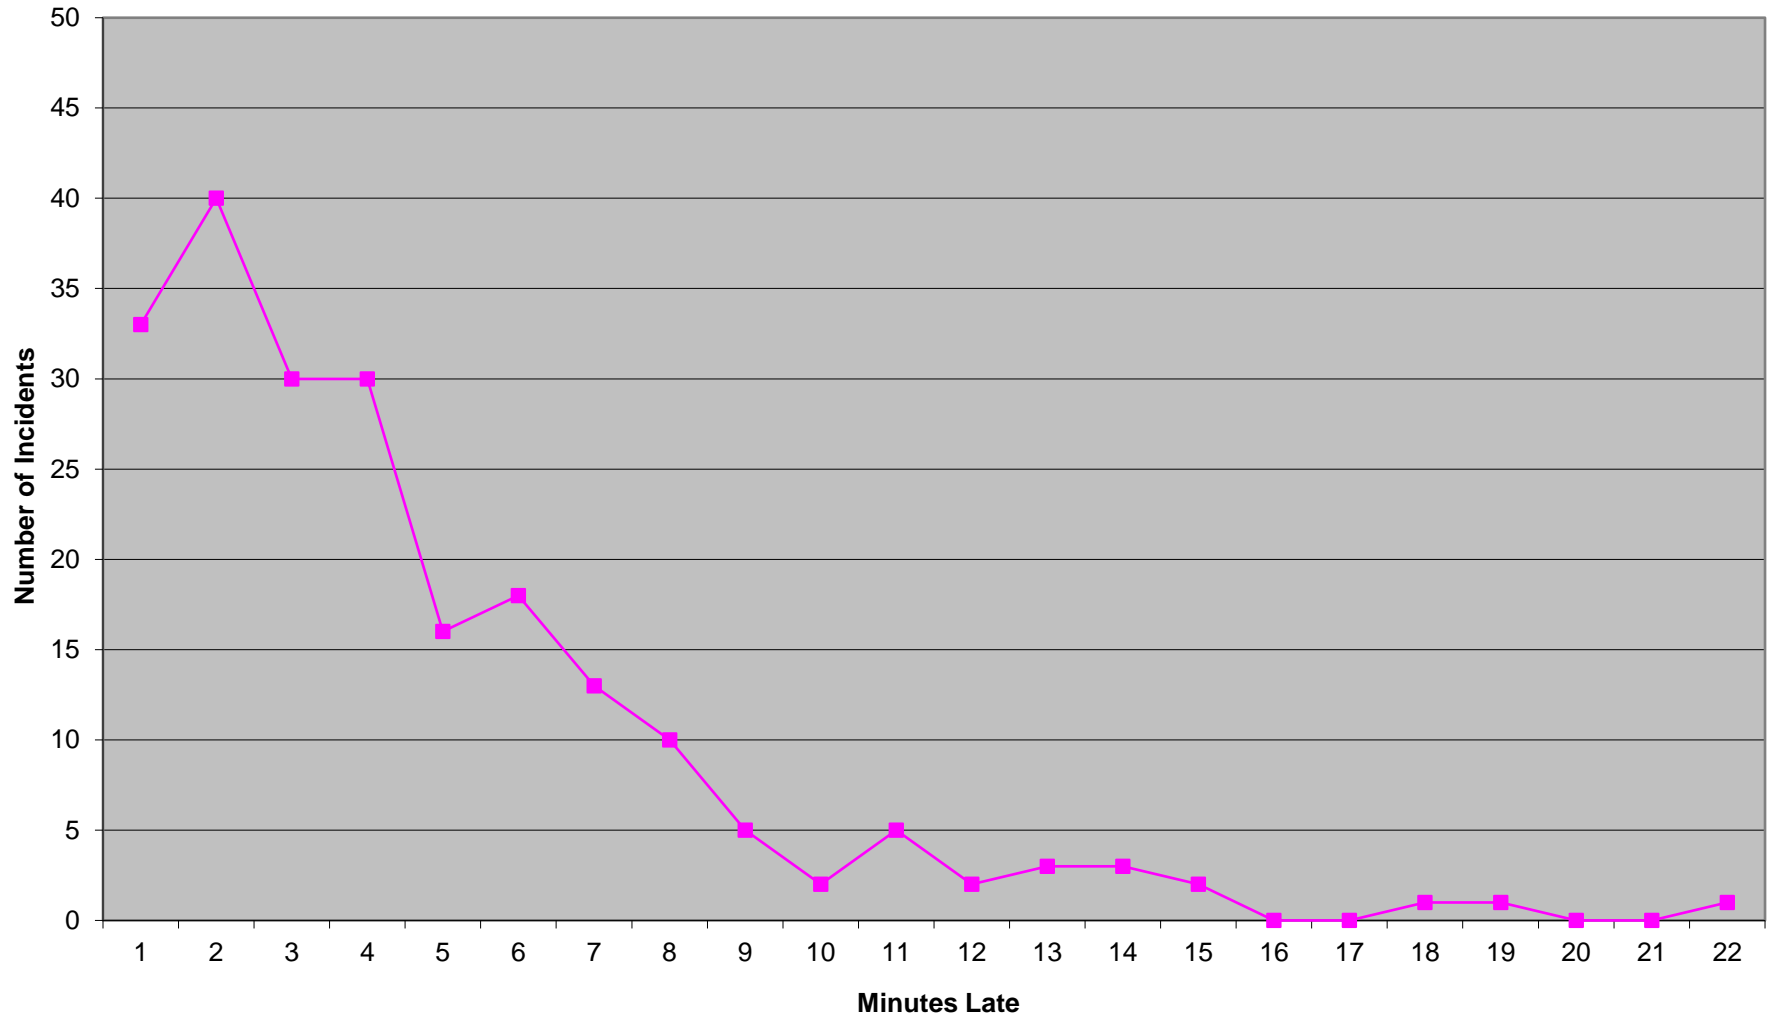

### Western Division Priority 1 Late Calls January 2016